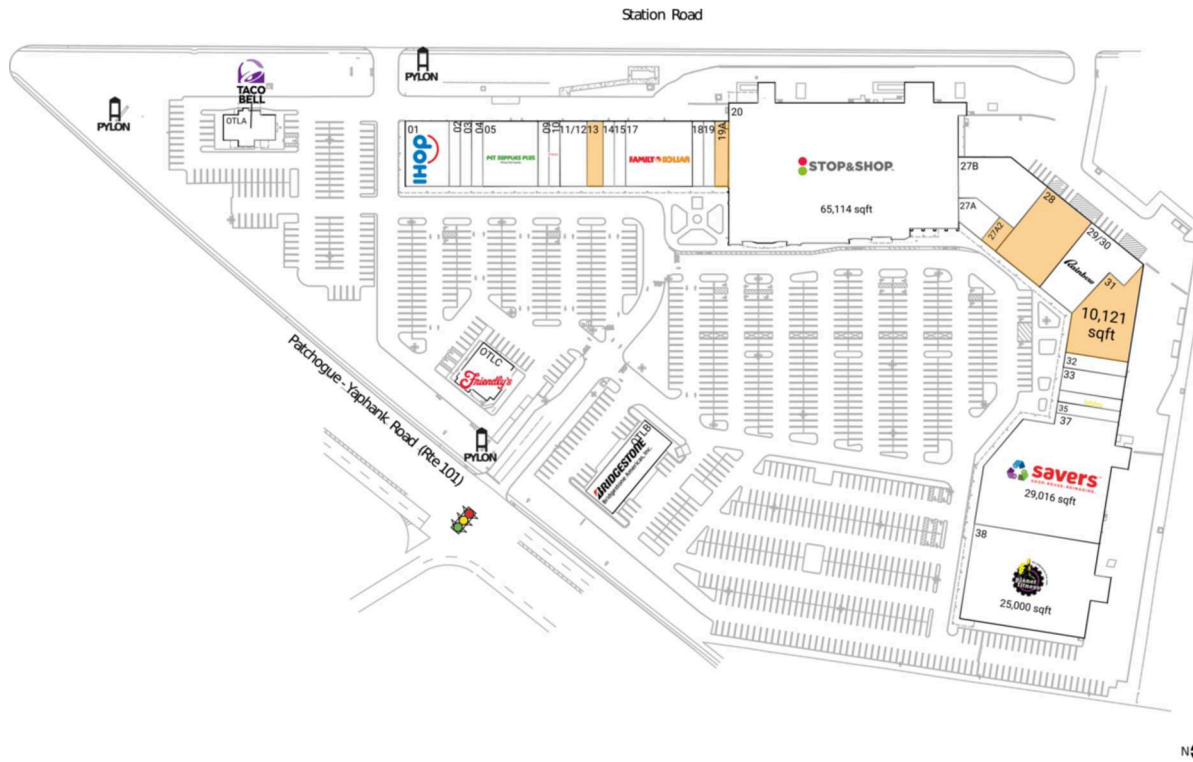

Sunshine Square

New York-Newark-Jersey City, NY-NJ

40.8061, -72.9541
700 Patchogue Yaphank Road | Medford, NY 11763

1650

Available Space

13	2,139 SF
19A	2,166 SF
27A2	1,110 SF
28	9,596 SF
31	10,121 SF

Current Retailers

OTLA	Taco Bell	2,955 SF
OTLB	Bridgestone/Firestone	6,600 SF
OTLC	Friendly's	3,742 SF
01	IHOP	5,801 SF
02	Verizon Wireless	1,488 SF
03	Medford Foot Care	1,488 SF
04	Subway	1,488 SF
05	Pet Supplies Plus	7,330 SF
09	Best Bagels Around	1,463 SF
10	T-Mobile	1,463 SF
11/12	Cafe Gia Pizza & Pasta	3,615 SF
14	May Garden	1,488 SF
15	AT&T	1,488 SF
17	Family Dollar	8,865 SF
18	Cute Nails	1,488 SF
19	Sunset Beach Tanning	1,488 SF
20	Stop & Shop	65,114 SF
27A	I-Fix Screens	1,605 SF
27B	Peapod	8,022 SF
29/30	Rainbow	8,508 SF
32	Chiropractor & Physical	1,933 SF
33	Sunshine Square Wine & Liquor	2,976 SF
34	Sunshine Cleaners	1,440 SF
35	Sunshine Mall Laundromat	1,440 SF
37	Savers	29,016 SF
38	Planet Fitness	25,000 SF