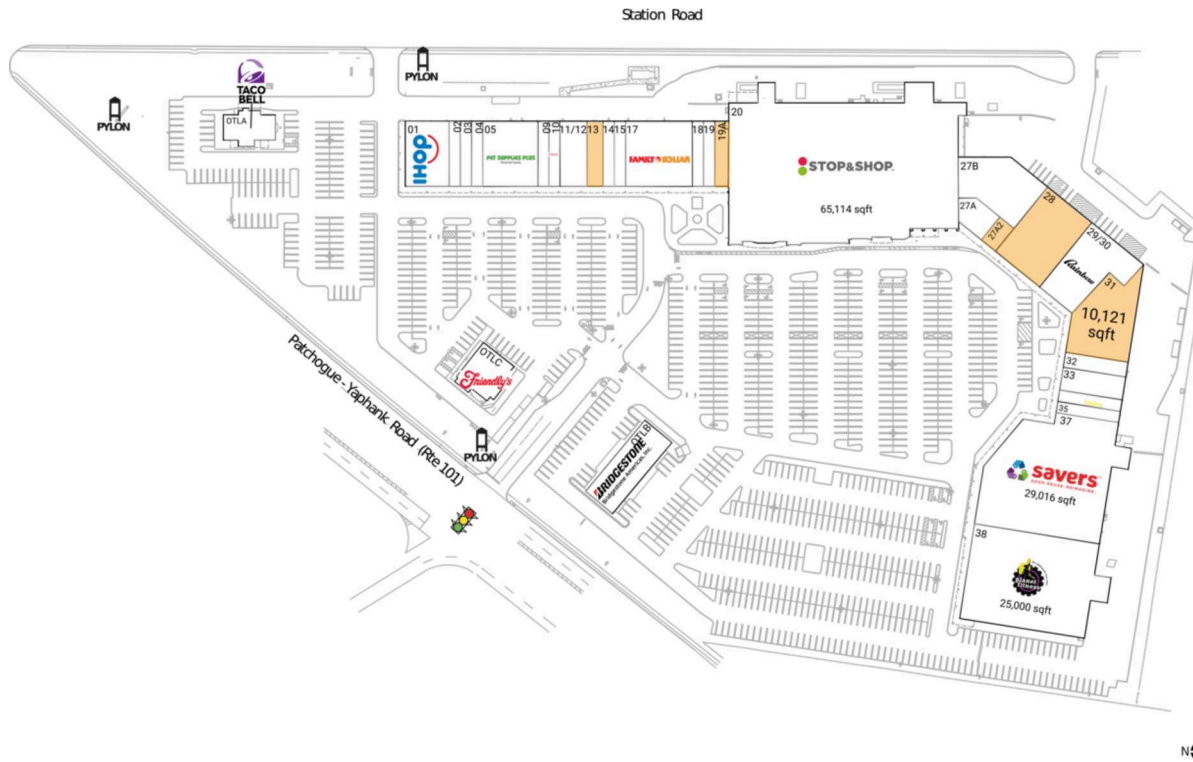

# Sunshine Square

New York-Newark-Jersey City, NY-NJ

40.8061, -72.9541  
700 Patchogue Yaphank Road | Medford, NY 11763

## Available Space

13	2,139 SF
19A	2,166 SF
27A2	1,110 SF
28	9,596 SF
31	10,121 SF

## Current Retailers

OTLA	Taco Bell	2,955 SF
OTLB	Bridgestone/Firestone	6,600 SF
OTLC	Friendly's	3,742 SF
01	IHOP	5,801 SF
02	Verizon Wireless	1,488 SF
03	Medford Foot Care	1,488 SF
04	Subway	1,488 SF
05	Pet Supplies Plus	7,330 SF
09	Best Bagels Around	1,463 SF
10	T-Mobile	1,463 SF
11/12	Cafe Gia Pizza & Pasta	3,615 SF
14	May Garden	1,488 SF
15	AT&T	1,488 SF
17	Family Dollar	8,865 SF
18	Cute Nails	1,488 SF
19	Sunset Beach Tanning	1,488 SF
20	Stop & Shop	65,114 SF
27A	I-Fix Screens	1,605 SF
27B	Peapod	8,022 SF
29/30	Rainbow	8,508 SF
32	Chiropractor & Physical	1,933 SF
33	Sunshine Square Wine & Liquor	2,976 SF
34	Sunshine Cleaners	1,440 SF
35	Sunshine Mall Laundromat	1,440 SF
37	Savers	29,016 SF
38	Planet Fitness	25,000 SF