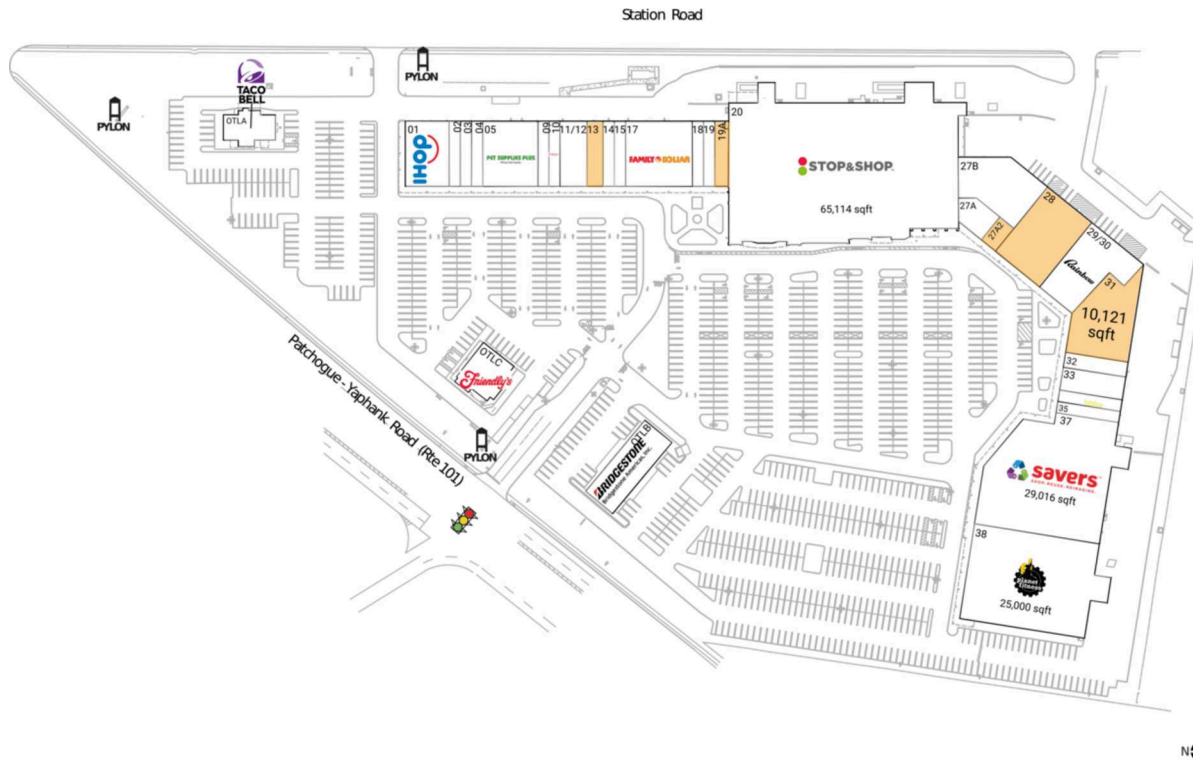

Sunshine Square

New York-Newark-Jersey City, NY-NJ

40.8061, -72.9541
700 Patchogue Yaphank Road | Medford, NY 11763

1650

Available Space

13	2,139 SF
19A	2,166 SF
27A2	1,110 SF
28	9,596 SF
31	10,121 SF

Current Retailers

OTLA	Taco Bell	2,955 SF
OTLB	Bridgestone/Firestone	6,600 SF
OTLC	Friendly's	3,742 SF
01	IHOP	5,801 SF
02	Verizon Wireless	1,488 SF
03	Medford Foot Care	1,488 SF
04	Subway	1,488 SF
05	Pet Supplies Plus	7,330 SF
09	Best Bagels Around	1,463 SF
10	T-Mobile	1,463 SF
11/12	Cafe Gia Pizza & Pasta	3,615 SF
14	May Garden	1,488 SF
15	AT&T	1,488 SF
17	Family Dollar	8,865 SF
18	Cute Nails	1,488 SF
19	Sunset Beach Tanning	1,488 SF
20	Stop & Shop	65,114 SF
27A	I-Fix Screens	1,605 SF
27B	Peapod	8,022 SF
29/30	Rainbow	8,508 SF
32	Chiropractor & Physical	1,933 SF
33	Sunshine Square Wine & Liquor	2,976 SF
34	Sunshine Cleaners	1,440 SF
35	Sunshine Mall Laundromat	1,440 SF
37	Savers	29,016 SF
38	Planet Fitness	25,000 SF