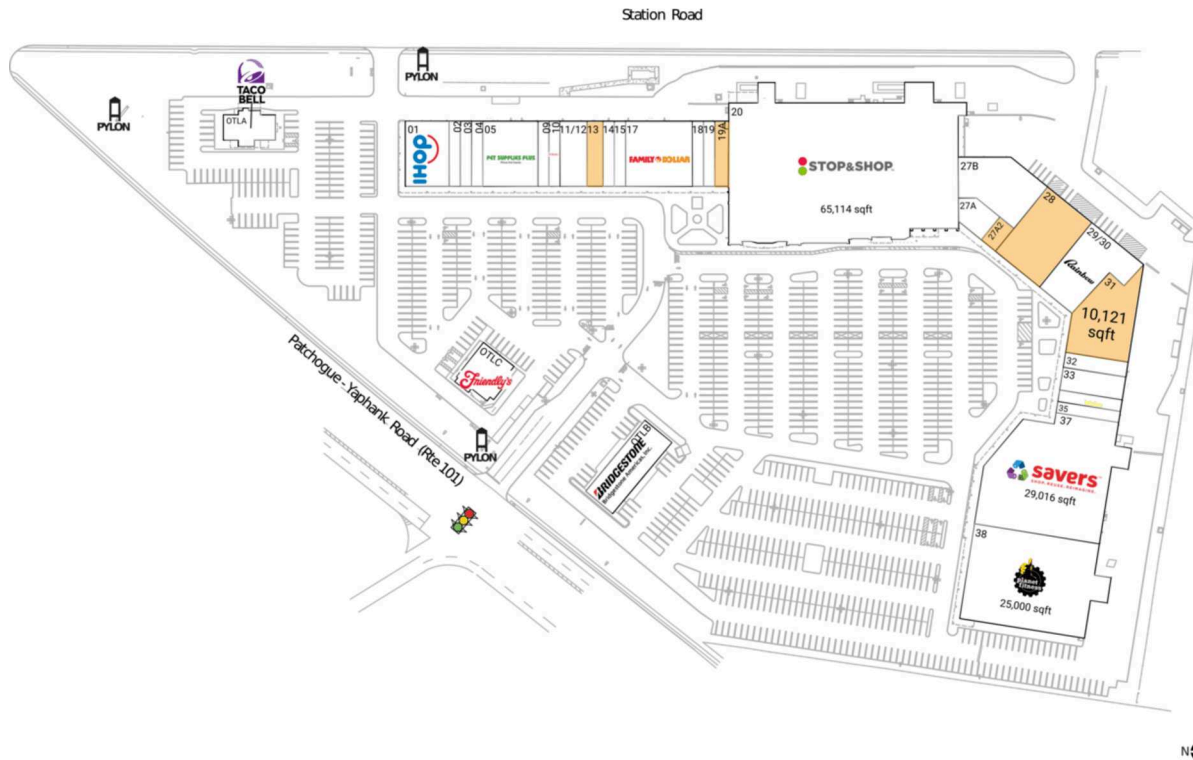

Sunshine Square

New York-Newark-Jersey City, NY-NJ

40.8061, -72.9541
700 Patchogue Yaphank Road | Medford, NY 11763

Available Space

13	2,139 SF
19A	2,166 SF
27A2	1,110 SF
28	9,596 SF
31	10,121 SF

Current Retailers

OTLA	Taco Bell	2,955 SF
OTLB	Bridgestone/Firestone	6,600 SF
OTLC	Friendly's	3,742 SF
01	IHOP	5,801 SF
02	Verizon Wireless	1,488 SF
03	Medford Foot Care	1,488 SF
04	Subway	1,488 SF
05	Pet Supplies Plus	7,330 SF
09	Best Bagels Around	1,463 SF
10	T-Mobile	1,463 SF
11/12	Cafe Gia Pizza & Pasta	3,615 SF
14	May Garden	1,488 SF
15	AT&T	1,488 SF
17	Family Dollar	8,865 SF
18	Cute Nails	1,488 SF
19	Sunset Beach Tanning	1,488 SF
20	Stop & Shop	65,114 SF
27A	I-Fix Screens	1,605 SF
27B	Peapod	8,022 SF
29/30	Rainbow	8,508 SF
32	Chiropractor & Physical	1,933 SF
33	Sunshine Square Wine & Liquor	2,976 SF
34	Sunshine Cleaners	1,440 SF
35	Sunshine Mall Laundromat	1,440 SF
37	Savers	29,016 SF
38	Planet Fitness	25,000 SF