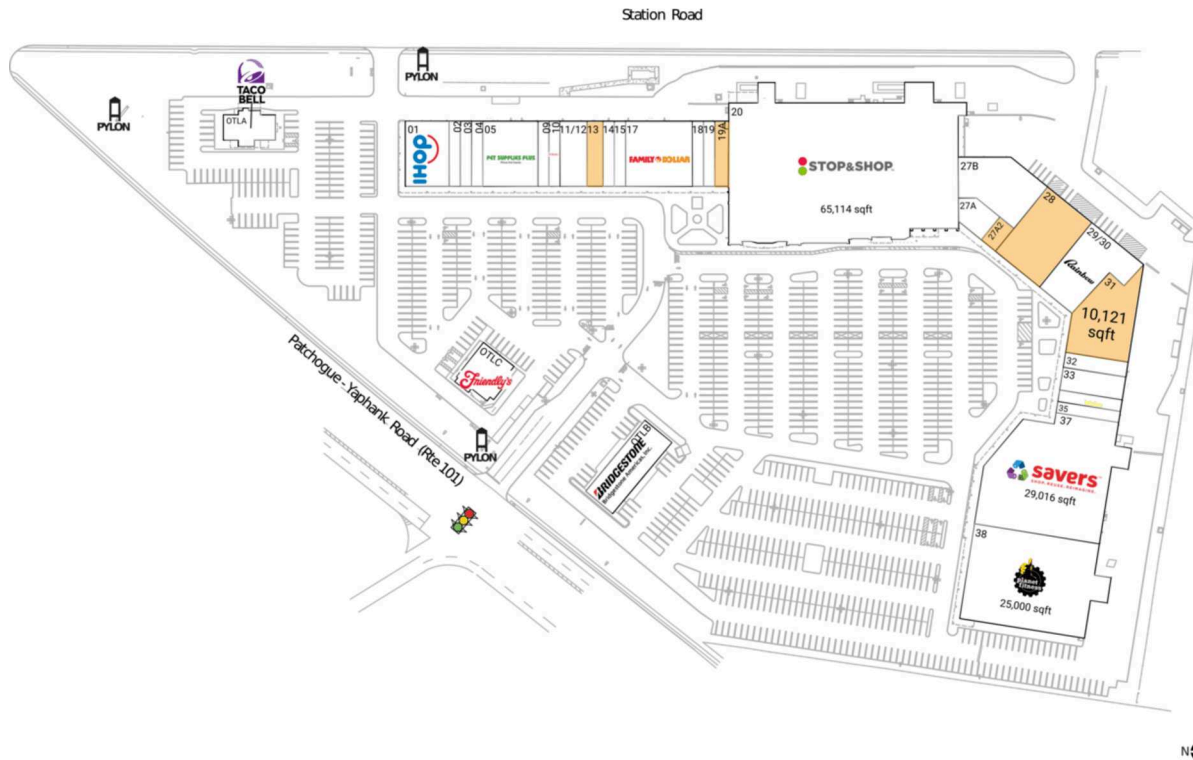

# Sunshine Square

New York-Newark-Jersey City, NY-NJ

40.8061, -72.9541  
700 Patchogue Yaphank Road | Medford, NY 11763

## Available Space

13	2,139 SF
19A	2,166 SF
27A2	1,110 SF
28	9,596 SF
31	10,121 SF

## Current Retailers

OTLA	Taco Bell	2,955 SF
OTLB	Bridgestone/Firestone	6,600 SF
OTLC	Friendly's	3,742 SF
01	IHOP	5,801 SF
02	Verizon Wireless	1,488 SF
03	Medford Foot Care	1,488 SF
04	Subway	1,488 SF
05	Pet Supplies Plus	7,330 SF
09	Best Bagels Around	1,463 SF
10	T-Mobile	1,463 SF
11/12	Cafe Gia Pizza & Pasta	3,615 SF
14	May Garden	1,488 SF
15	AT&T	1,488 SF
17	Family Dollar	8,865 SF
18	Cute Nails	1,488 SF
19	Sunset Beach Tanning	1,488 SF
20	Stop & Shop	65,114 SF
27A	I-Fix Screens	1,605 SF
27B	Peapod	8,022 SF
29/30	Rainbow	8,508 SF
32	Chiropractor & Physical	1,933 SF
33	Sunshine Square Wine & Liquor	2,976 SF
34	Sunshine Cleaners	1,440 SF
35	Sunshine Mall Laundromat	1,440 SF
37	Savers	29,016 SF
38	Planet Fitness	25,000 SF