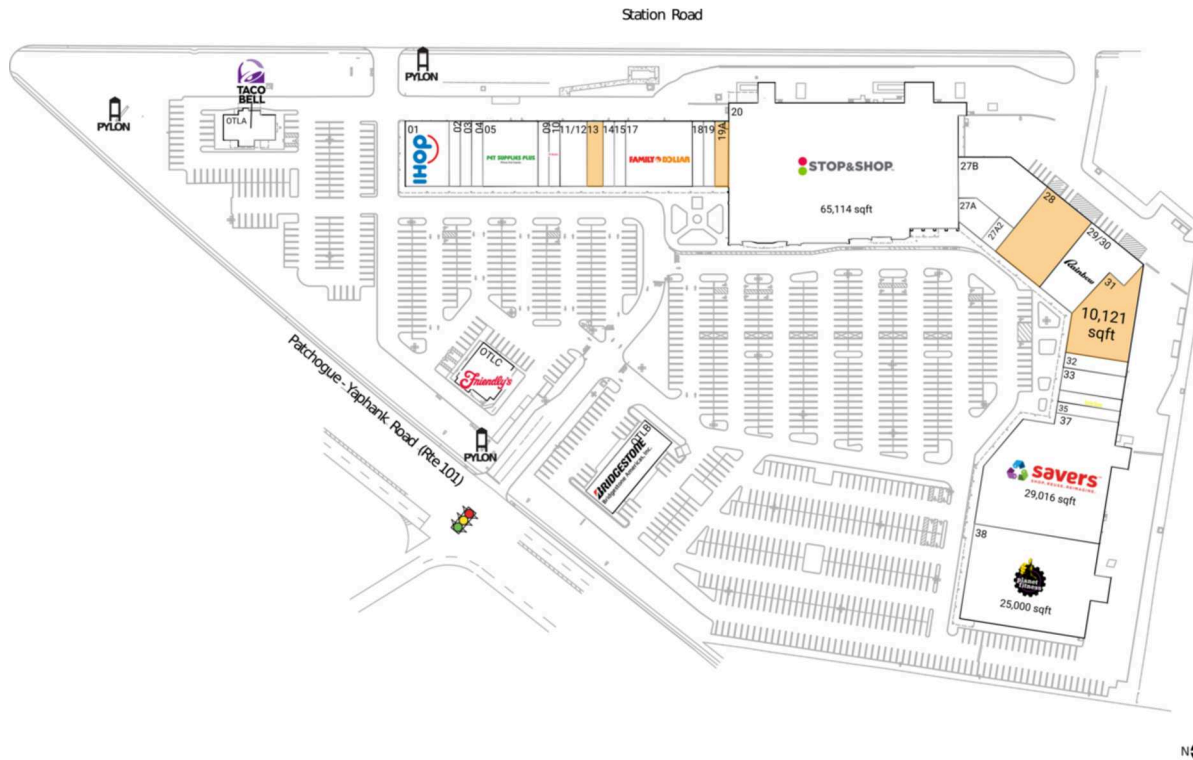

Sunshine Square

New York-Newark-Jersey City, NY-NJ

40.8061, -72.9541
700 Patchogue Yaphank Road | Medford, NY 11763

1650

Available Space

13	2,139 SF
19A	2,166 SF
28	9,596 SF
31	10,121 SF

Current Retailers

OTLA	Taco Bell	2,955 SF
OTLB	Bridgestone/Firestone	6,600 SF
OTLC	Friendly's	3,742 SF
01	IHOP	5,801 SF
02	Verizon Wireless	1,488 SF
03	Medford Foot Care	1,488 SF
04	Subway	1,488 SF
05	Pet Supplies Plus	7,330 SF
09	Best Bagels Around	1,463 SF
10	T-Mobile	1,463 SF
11/12	Cafe Gia Pizza & Pasta	3,615 SF
14	May Garden	1,488 SF
15	AT&T	1,488 SF
17	Family Dollar	8,865 SF
18	Cute Nails	1,488 SF
19	Sunset Beach Tanning	1,488 SF
20	Stop & Shop	65,114 SF
27A	I-Fix Screens	1,605 SF
27A2	Old Money Barber Shop	1,110 SF
27B	Peapod	8,022 SF
29/30	Rainbow	8,508 SF
32	Chiropractor & Physical	1,933 SF
33	Sunshine Square Wine & Liquor	2,976 SF
34	Sunshine Cleaners	1,440 SF
35	Sunshine Mall Laundromat	1,440 SF
37	Savers	29,016 SF
38	Planet Fitness	25,000 SF