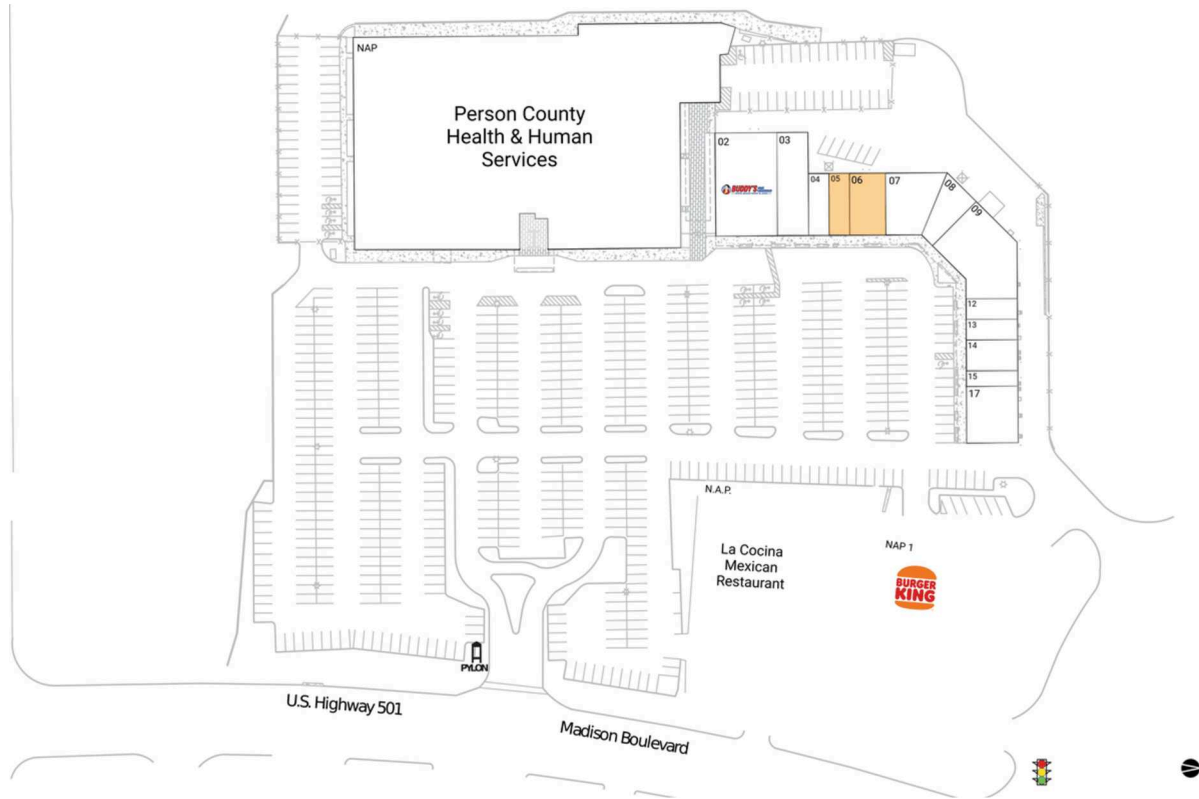

Roxboro Square

Durham-Chapel Hill, NC

36.3916, -78.9899
355 South Madison Boulevard | Roxboro, NC 27573

Available Space

05	1,200 SF
06	2,100 SF

Current Retailers

N.A.P.	La Cocina Mexican Restaurant	0 SF
NAP	Person County Health & Human Services	0 SF
NAP 1	Burger King	0 SF
02	Buddy's Home Furnishings	6,000 SF
03	Total Smiles Of Roxboro	3,000 SF
04	Ron Corlew Agency	1,200 SF
07	Roxboro Physical Therapy	2,850 SF
08	Jolly Nail	1,545 SF
09	Taste Of NY Deli & Pizza	5,005 SF
12	Liberty Tax Service	1,000 SF
13	Hong Kong Restaurant	1,000 SF
14	United Home Care	1,500 SF
15	New Southern Loans	750 SF
17	Copper Kettle Restaurant	2,750 SF