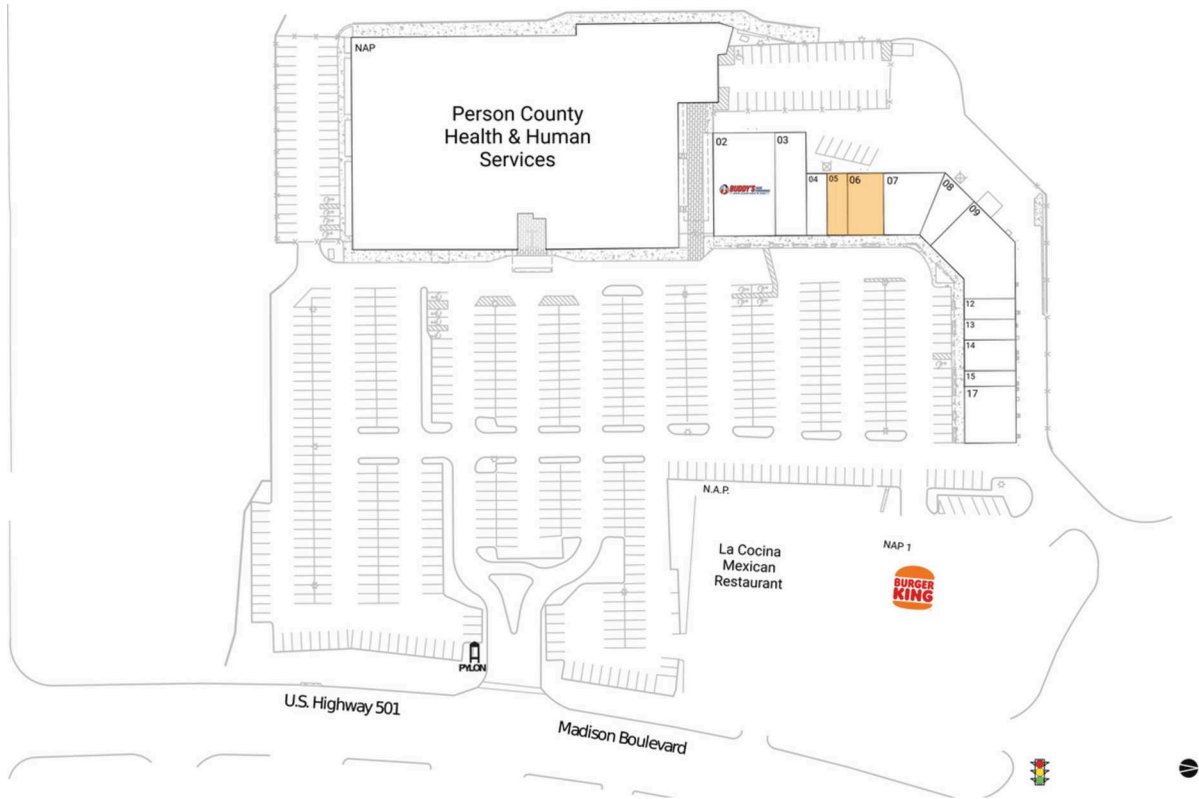

Roxboro Square

Durham-Chapel Hill, NC

36.3916, -78.9899
355 South Madison Boulevard | Roxboro, NC 27573

Available Space

05	1,200 SF
06	2,100 SF

Current Retailers

N.A.P.	La Cocina Mexican Restaurant	0 SF
NAP	Person County Health & Human Services	0 SF
NAP 1	Burger King	0 SF
02	Buddy's Home Furnishings	6,000 SF
03	Total Smiles Of Roxboro	3,000 SF
04	Ron Corlew Agency	1,200 SF
07	Roxboro Physical Therapy	2,850 SF
08	Jolly Nail	1,545 SF
09	Taste Of NY Deli & Pizza	5,005 SF
12	Liberty Tax Service	1,000 SF
13	Hong Kong Restaurant	1,000 SF
14	United Home Care	1,500 SF
15	New Southern Loans	750 SF
17	Copper Kettle Restaurant	2,750 SF