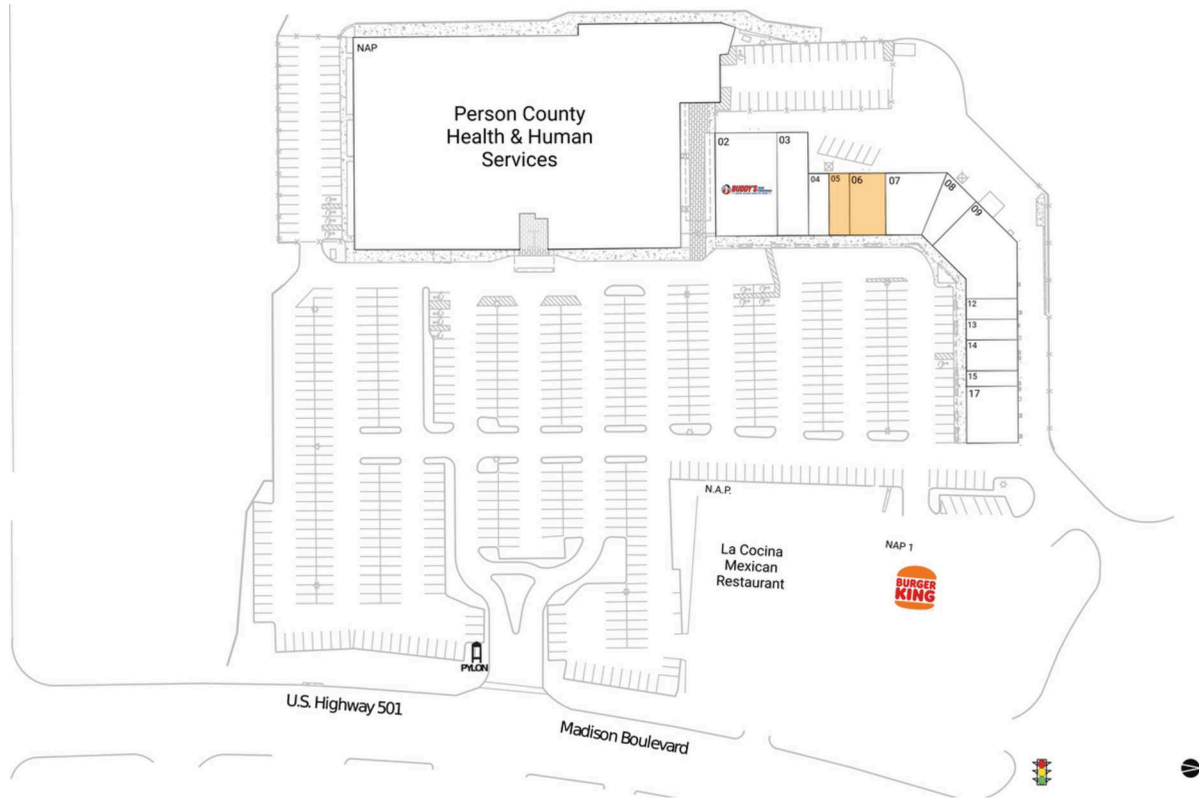

Roxboro Square

Durham-Chapel Hill, NC

36.3916, -78.9899
355 South Madison Boulevard | Roxboro, NC 27573

Available Space

05	1,200 SF
06	2,100 SF

Current Retailers

N.A.P.	La Cocina Mexican Restaurant	0 SF
NAP	Person County Health & Human Services	0 SF
NAP 1	Burger King	0 SF
02	Buddy's Home Furnishings	6,000 SF
03	Total Smiles Of Roxboro	3,000 SF
04	Ron Corlew Agency	1,200 SF
07	Roxboro Physical Therapy	2,850 SF
08	Jolly Nail	1,545 SF
09	Taste Of NY Deli & Pizza	5,005 SF
12	Liberty Tax Service	1,000 SF
13	Hong Kong Restaurant	1,000 SF
14	United Home Care	1,500 SF
15	New Southern Loans	750 SF
17	Copper Kettle Restaurant	2,750 SF