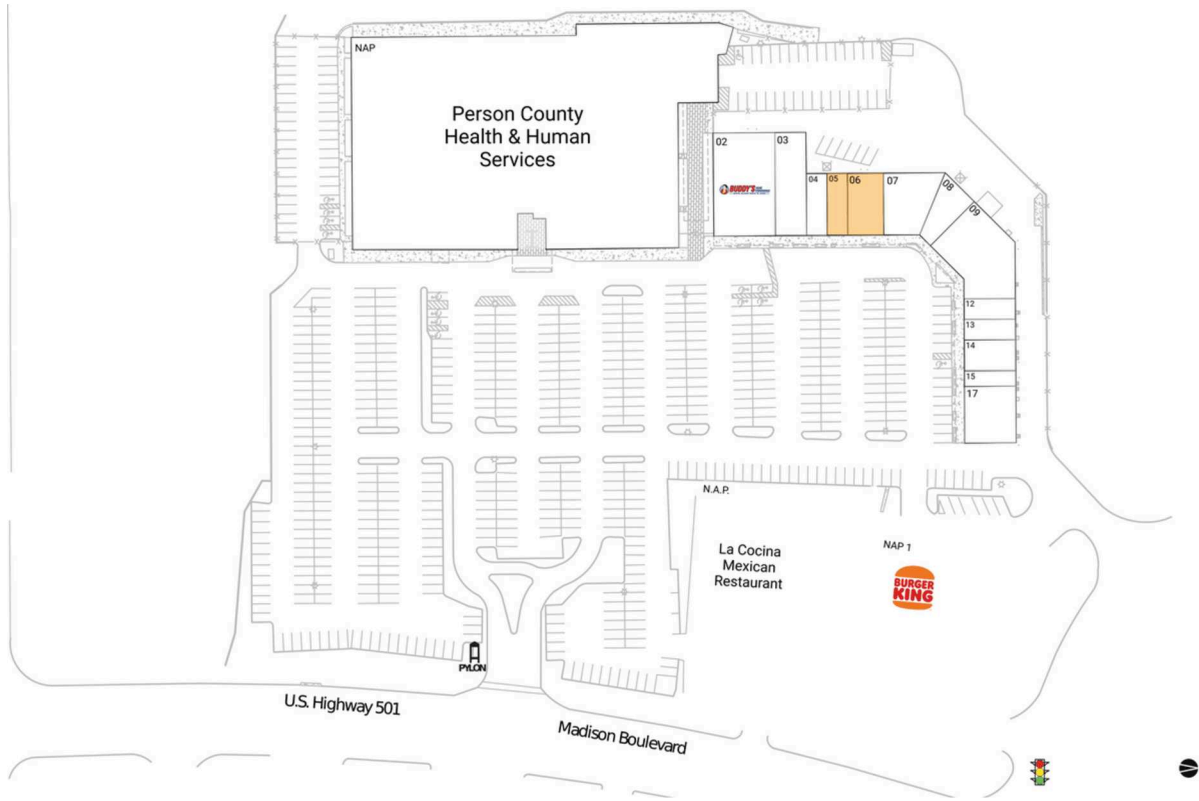

Roxboro Square

Durham-Chapel Hill, NC

36.3916, -78.9899
355 South Madison Boulevard | Roxboro, NC 27573

Available Space

05	1,200 SF
06	2,100 SF

Current Retailers

N.A.P.	La Cocina Mexican Restaurant	0 SF
NAP	Person County Health & Human Services	0 SF
NAP 1	Burger King	0 SF
02	Buddy's Home Furnishings	6,000 SF
03	Total Smiles Of Roxboro	3,000 SF
04	Ron Corlew Agency	1,200 SF
07	Roxboro Physical Therapy	2,850 SF
08	Jolly Nail	1,545 SF
09	Taste Of NY Deli & Pizza	5,005 SF
12	Liberty Tax Service	1,000 SF
13	Hong Kong Restaurant	1,000 SF
14	United Home Care	1,500 SF
15	New Southern Loans	750 SF
17	Copper Kettle Restaurant	2,750 SF