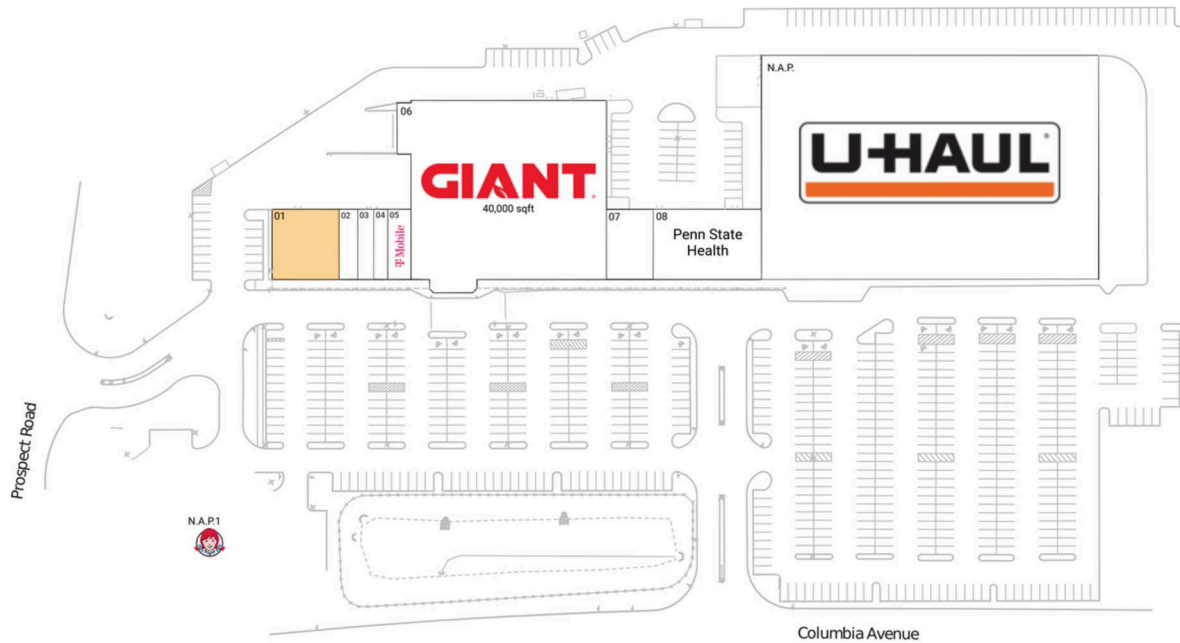

Shops at Prospect

Lancaster, PA

40.0376, -76.453
3985 Columbia Avenue | Columbia, PA 17603

Available Space

01 5,294 SF

Current Retailers

N.A.P.	U-Haul	0 SF
N.A.P.1	Wendy's	0 SF
02	Hillcrest Pharmacy And Compounding Of Lancaster	1,500 SF
03	Panda Restaurant	1,275 SF
04	Holiday Hair	1,125 SF
05	T-Mobile	1,875 SF
06	Giant Food	40,000 SF
07	Columbia Family Restaurant	3,750 SF
08	Penn State Health	8,573 SF