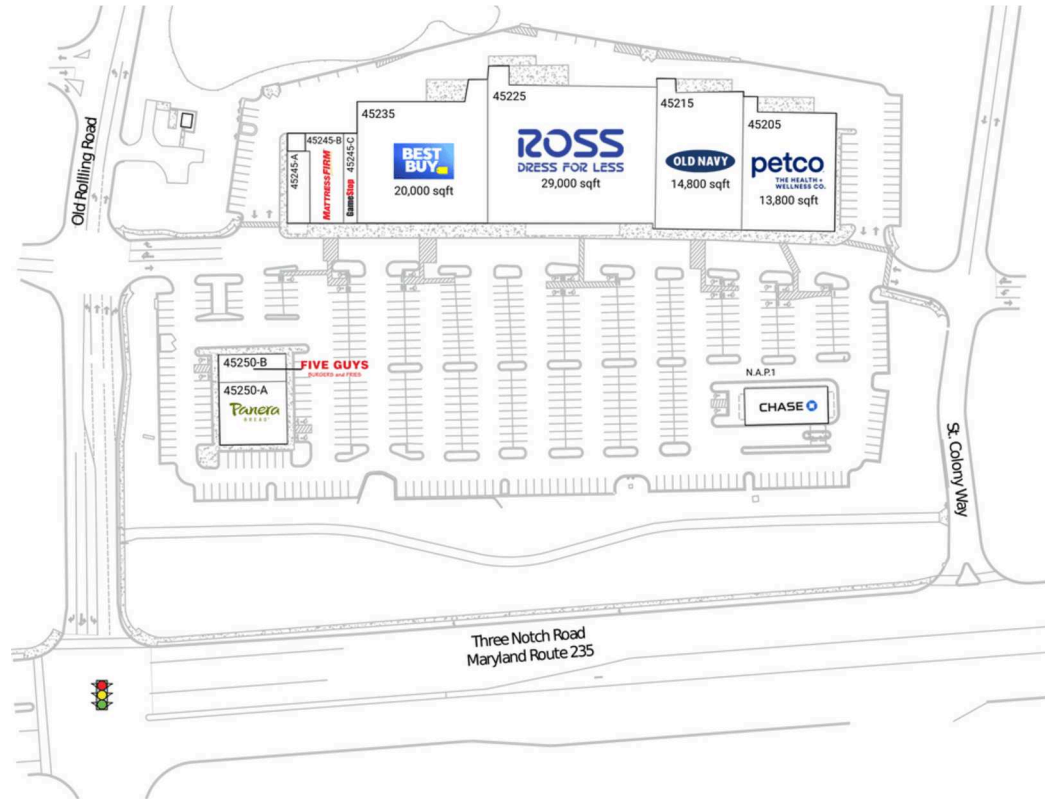

South Plaza Shopping Center

Lexington Park, MD

38.297, -76.5102
45205-45250 Worth Avenue | California, MD 20619

Current Retailers

N.A.P.1	Chase	0 SF
45205	Petco	13,800 SF
45215	Old Navy	14,800 SF
45225	Ross Dress For Less	29,000 SF
45235	Best Buy	20,000 SF
45245-A	Galaxy Nails & Spa Lounge	2,024 SF
45245-B	Mattress Firm	3,911 SF
45245-C	GameStop	1,500 SF
45250-A	Panera Bread	5,000 SF
45250-B	Five Guys	2,300 SF