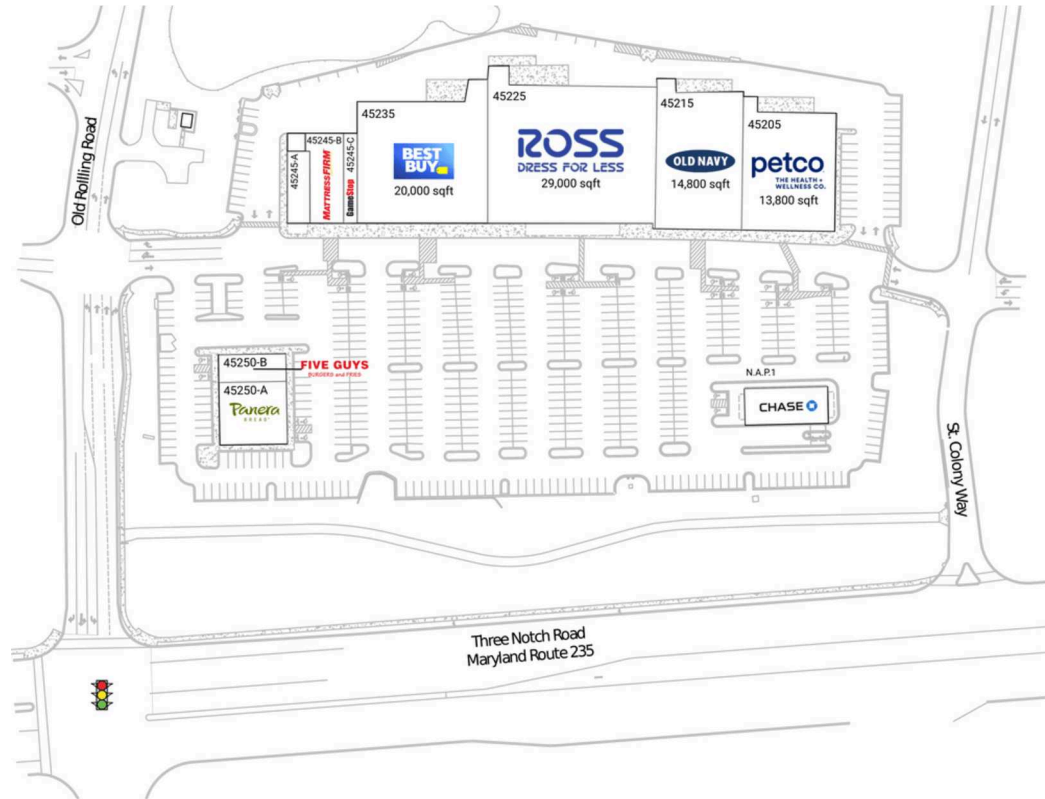

South Plaza Shopping Center

Lexington Park, MD

38.297, -76.5102
45205-45250 Worth Avenue | California, MD 20619

Current Retailers

N.A.P.1	Chase	0 SF
45205	Petco	13,800 SF
45215	Old Navy	14,800 SF
45225	Ross Dress For Less	29,000 SF
45235	Best Buy	20,000 SF
45245-A	Galaxy Nails & Spa Lounge	2,024 SF
45245-B	Mattress Firm	3,911 SF
45245-C	GameStop	1,500 SF
45250-A	Panera Bread	5,000 SF
45250-B	Five Guys	2,300 SF