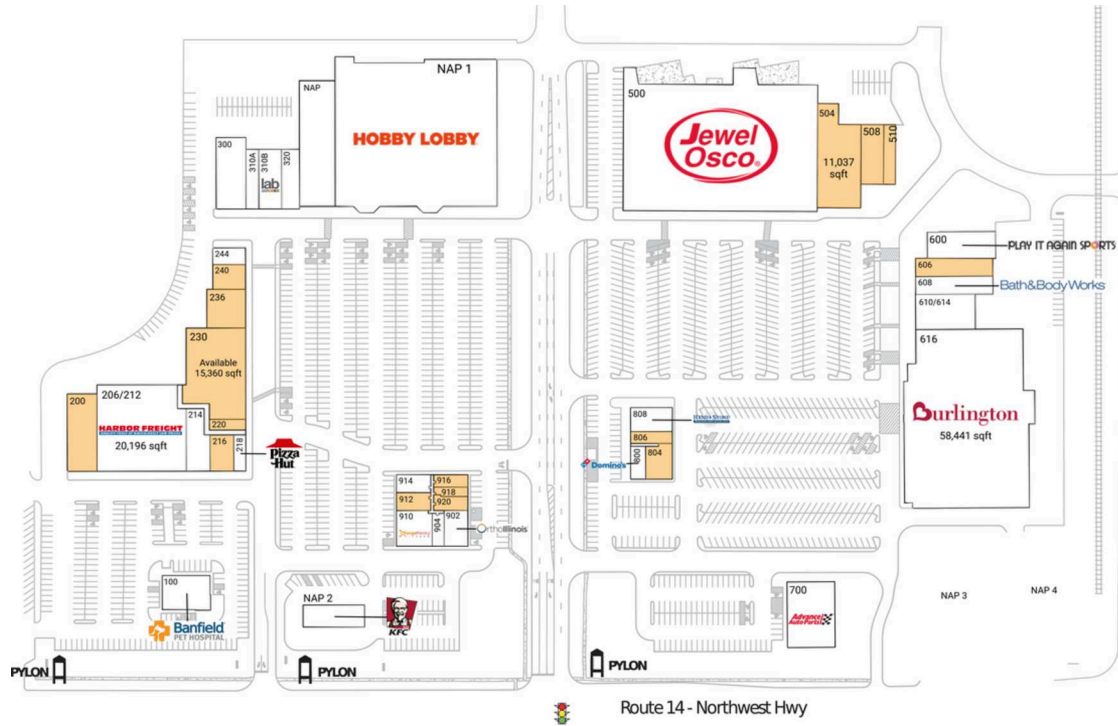

The Commons of Crystal Lake

Chicago-Naperville-Elgin, IL-IN

42.2278, -88.3195
6120-6340 Northwest Hwy | Crystal Lake, IL 60014-7931

Available Space

200	6,500 SF
216	2,400 SF
220	1,260 SF
230	15,360 SF
236	4,014 SF
240	2,310 SF
504	11,037 SF
508	3,860 SF
510	1,980 SF
606	3,900 SF
804	2,700 SF
806	1,200 SF
912	1,710 SF
916	1,200 SF
918	875 SF
920	1,400 SF

Current Retailers

NAP 1	Hobby Lobby	0 SF
NAP 2	KFC	0 SF
NAP 3	NAP 3	0 SF
NAP 4	NAP 4	0 SF
100	Banfield Pet Hospital	4,200 SF
206/212	Harbor Freight	20,196 SF
214	Evolve Chiropractic	3,600 SF
218	Pizza Hut	1,200 SF
244	Beardsley's Barbershop	1,510 SF
300	American Renal Associates	5,880 SF
310A	Heartland Blood Centers	2,500 SF
310B	Alphagraphics	4,000 SF
320	The Break	2,500 SF
500	Jewel-Osco	70,790 SF
600	Play It Again Sports	5,021 SF
608	Bath & Body Works	3,900 SF
610/614	Little Green Apple Hallmark	6,000 SF
616	Burlington	58,441 SF
700	Advance Auto Parts	8,800 SF
800	Domino's Pizza	1,425 SF
808	Hand & Stone Massage & Facial Spa	2,791 SF
902	Ortho Illinois	2,239 SF
904	Tropic Stop Tan	1,100 SF
910	Orangetheory Fitness	3,566 SF
914	El Burrito II	1,695 SF