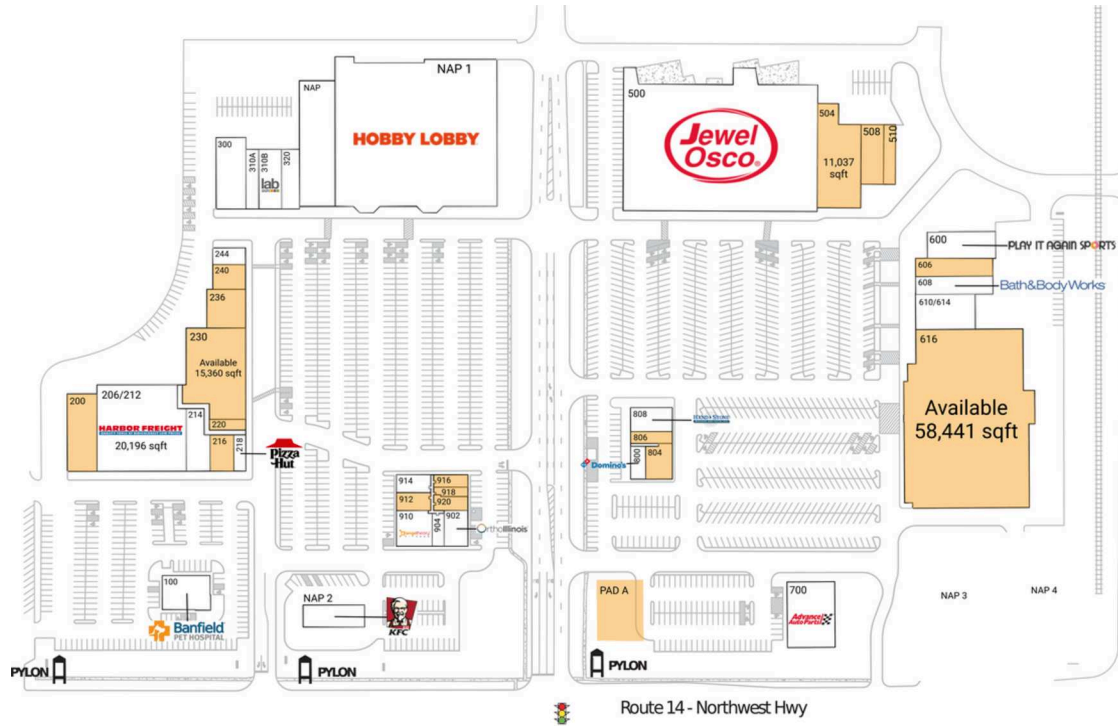

The Commons of Crystal Lake

Chicago-Naperville-Elgin, IL-IN

42.2278, -88.3195
6120-6340 Northwest Hwy | Crystal Lake, IL 60014-7931

Available Space

PAD A	0 SF
200	6,500 SF
216	2,400 SF
220	1,260 SF
230	15,360 SF
236	4,014 SF
240	2,310 SF
504	11,037 SF
508	3,860 SF
510	1,980 SF
606	3,900 SF
616	58,441 SF
804	2,700 SF
806	1,200 SF
912	1,710 SF
916	1,200 SF
918	875 SF
920	1,400 SF

Current Retailers

NAP 1	Hobby Lobby	0 SF	320	The Break	2,500 SF
NAP 2	KFC	0 SF	500	Jewel-Osco	70,790 SF
NAP 3	NAP 3	0 SF	600	Play It Again Sports	5,021 SF
NAP 4	NAP 4	0 SF	608	Bath & Body Works	3,900 SF
100	Banfield Pet Hospital	4,200 SF	610/614	Little Green Apple	6,000 SF
206/212	Harbor Freight	20,196 SF	700	Hallmark	
214	Evolve Chiropractic	3,600 SF	800	Advance Auto Parts	8,800 SF
218	Pizza Hut	1,200 SF	808	Domino's Pizza	1,425 SF
244	Beardsley's Barbershop	1,510 SF		Hand & Stone Massage & Facial Spa	2,791 SF
300	American Renal Associates	5,880 SF	902	Ortho Illinois	2,239 SF
310A	Heartland Blood Centers	2,500 SF	904	Tropic Stop Tan	1,100 SF
310B	Alphagraphics	4,000 SF	914	Orangetheory Fitness	3,566 SF
				El Burrito II	1,695 SF

Main Street

Route 14 - Northwest Hwy

4156