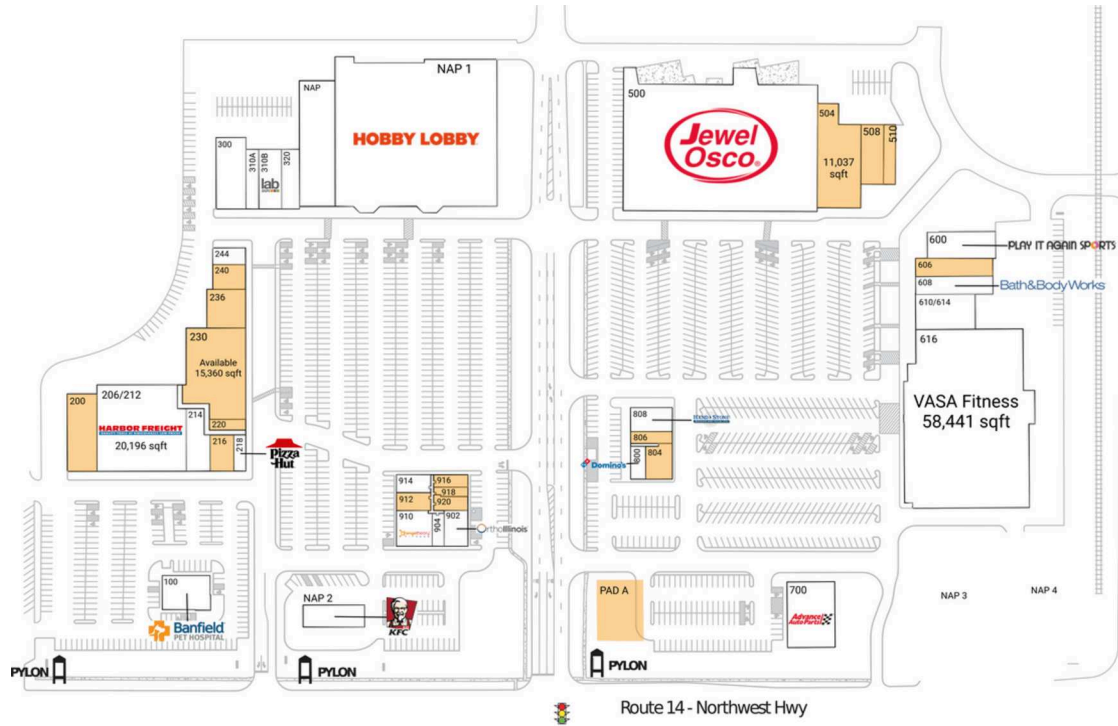

## Available Space

PAD A	0 SF
200	6,500 SF
216	2,400 SF
220	1,260 SF
230	15,360 SF
236	4,014 SF
240	2,310 SF
504	11,037 SF
508	3,860 SF
510	1,980 SF
606	3,900 SF
804	2,700 SF
806	1,200 SF
912	1,710 SF
916	1,200 SF
918	875 SF
920	1,400 SF

## Current Retailers

NAP 1	Hobby Lobby	0 SF	500	Jewel-Osco	70,790 SF
NAP 2	KFC	0 SF	600	Play It Again Sports	5,021 SF
NAP 3	NAP 3	0 SF	608	Bath & Body Works	3,900 SF
NAP 4	NAP 4	0 SF	610/614	Little Green Apple	6,000 SF
100	Banfield Pet Hospital	4,200 SF		Hallmark	
206/212	Harbor Freight	20,196 SF	616	VASA Fitness	58,441 SF
214	Evolve Chiropractic	3,600 SF	700	Advance Auto Parts	8,800 SF
218	Pizza Hut	1,200 SF	800	Domino's Pizza	1,425 SF
244	Beardsley's Barbershop	1,510 SF	808	Hand & Stone Massage & Facial Spa	2,791 SF
300	American Renal Associates	5,880 SF	902	Ortho Illinois	2,239 SF
310A	Heartland Blood Centers	2,500 SF	904	Tropic Stop Tan	1,100 SF
310B	Alphagraphics	4,000 SF	910	Orangetheory Fitness	3,566 SF
320	The Break	2,500 SF	914	El Burrito II	1,695 SF

Main Street

Route 14 - Northwest Hwy

4156