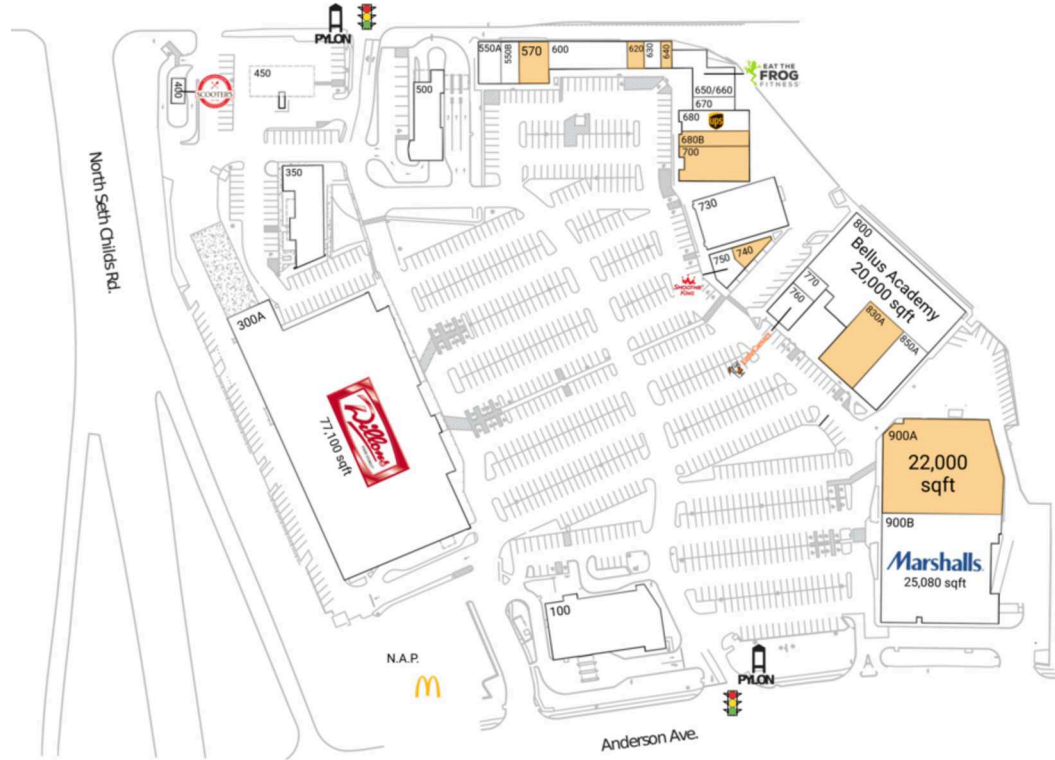

# West Loop Shopping Center

Manhattan, KS

39.1914, -96.6096  
2700 Anderson Avenue | Manhattan, KS 66502-2804

## Available Space

570	2,142 SF
620	940 SF
640	580 SF
680B	2,000 SF
700	5,058 SF
740	1,165 SF
830A	9,300 SF
900A	22,000 SF

## Current Retailers

N.A.P.	McDonald's	0 SF
100	Kansas State Bank	6,400 SF
300A	Dillons	77,100 SF
350	Family And Implant Dentistry	6,600 SF
400	Scooter's Coffee	2,907 SF
450	Dillon Fuel	2,613 SF
500	Tommy's Express Tunnel Wash	3,500 SF
550A	Salon 1	2,158 SF
550B	Catalyst Piercing And Jewelry	1,243 SF
600	Nespor Liquors	4,360 SF
630	Toes & Tips	897 SF
650/660	Eat The Frog Fitness	3,650 SF
670	True Beauty MHK	1,200 SF
680	The UPS Store	3,000 SF
730	Manhattan Appliance & Sleep Source	8,400 SF
750	Smoothie King	1,505 SF
760	Little Caesars Pizza	2,056 SF
770	Moon Massage	1,220 SF
800	Bellus Academy	20,000 SF
850A	Sun Tan City	2,800 SF
900B	Marshalls	25,080 SF