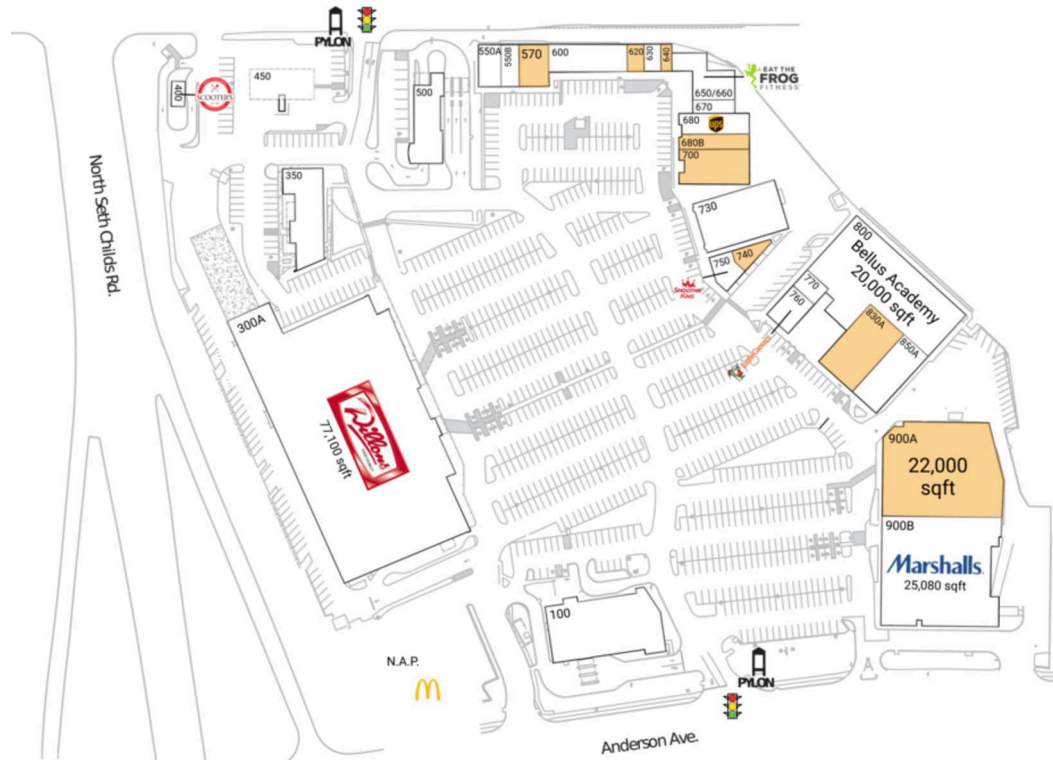

West Loop Shopping Center

Manhattan, KS

39.1914, -96.6096
2700 Anderson Avenue | Manhattan, KS 66502-2804

Available Space

570	2,142 SF
620	940 SF
640	580 SF
680B	2,000 SF
700	5,058 SF
740	1,165 SF
830A	9,300 SF
900A	22,000 SF

Current Retailers

N.A.P.	McDonald's	0 SF
100	Kansas State Bank	6,400 SF
300A	Dillons	77,100 SF
350	Family And Implant Dentistry	6,600 SF
400	Scooter's Coffee	2,907 SF
450	Dillon Fuel	2,613 SF
500	Tommy's Express Tunnel Wash	3,500 SF
550A	Salon 1	2,158 SF
550B	Catalyst Piercing And Jewelry	1,243 SF
600	Nespor Liquors	4,360 SF
630	Toes & Tips	897 SF
650/660	Eat The Frog Fitness	3,650 SF
670	True Beauty MHK	1,200 SF
680	The UPS Store	3,000 SF
730	Manhattan Appliance & Sleep Source	8,400 SF
750	Smoothie King	1,505 SF
760	Little Caesars Pizza	2,056 SF
770	Moon Massage	1,220 SF
800	Bellus Academy	20,000 SF
850A	Sun Tan City	2,800 SF
900B	Marshalls	25,080 SF