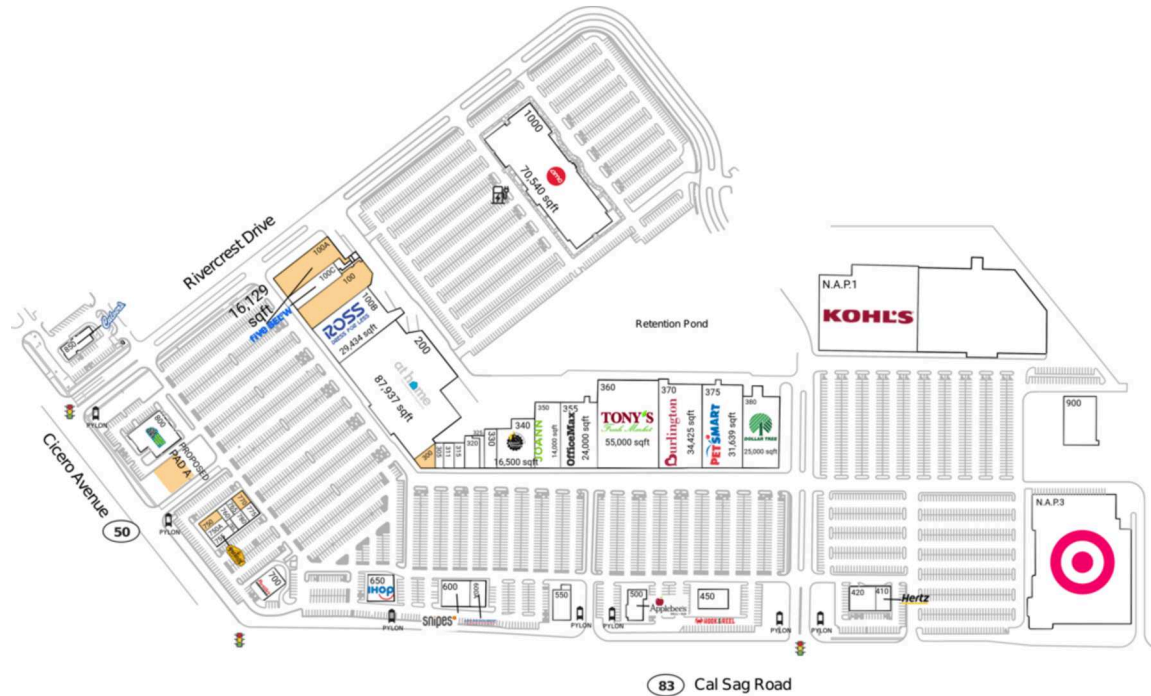

Rivercrest Shopping Center

Chicago-Naperville-Elgin, IL-IN

41.6532, -87.7413
13200 Cicero Avenue | Crestwood, IL 60445-1426

Available Space

PAD A	3,800 SF
100	13,924 SF
100A	16,129 SF
300	2,973 SF
750	2,927 SF
770	1,842 SF

Current Retailers

N.A.P.1	Kohl's	0 SF	Cajun Restaurant and Bar	
N.A.P.3	Target	0 SF	Applebee's	5,600 SF
100B	Ross Dress for Less	29,434 SF 500 550	At the Office	5,128 SF
100C	Five Below	8,727 SF	Sports Bar	
200	At Home	87,937 SF 600	Snipes	7,061 SF
305	Penny's Place	1,977 SF 600A	America's Best	3,899 SF
311	Dental One	2,352 SF	Contacts & Eyeglasses	
315	Bath & Body Works	2,352 SF 650	IHOP	4,977 SF
320	Lane Bryant	4,303 SF 700	Portillo's	6,000 SF
325	GNC	1,639 SF 750A	Smoothie King	1,073 SF
330	Bath & Body Works	3,600 SF 755	Potbelly Sandwich Shops	2,390 SF
340	Planet Fitness	16,500 SF 760	Nailistic and Spa	1,485 SF
350	JOANN Fabric and Craft Stores	14,000 SF 765	Cigarettes	1,058 SF
355	OfficeMax	24,000 SF 775	Cheaper	
360	Tony's Fresh Market	55,000 SF 780 785	Cricket	1,800 SF
370	Burlington	34,425 SF	GameStop	1,925 SF
375	PetSmart	31,639 SF 800	3D Brows,	730 SF
380	Dollar Tree	25,000 SF	Barbers & Beyond	
410	Hertz	3,000 SF 850	Mavis Discount	12,370 SF
420	DashMart	6,500 SF 900	Tire	
450	Hook & Reel	5,435 SF 1000	Culver's	4,000 SF
			Hollywood Park	15,000 SF
			AMC Theatres	70,540 SF

4152