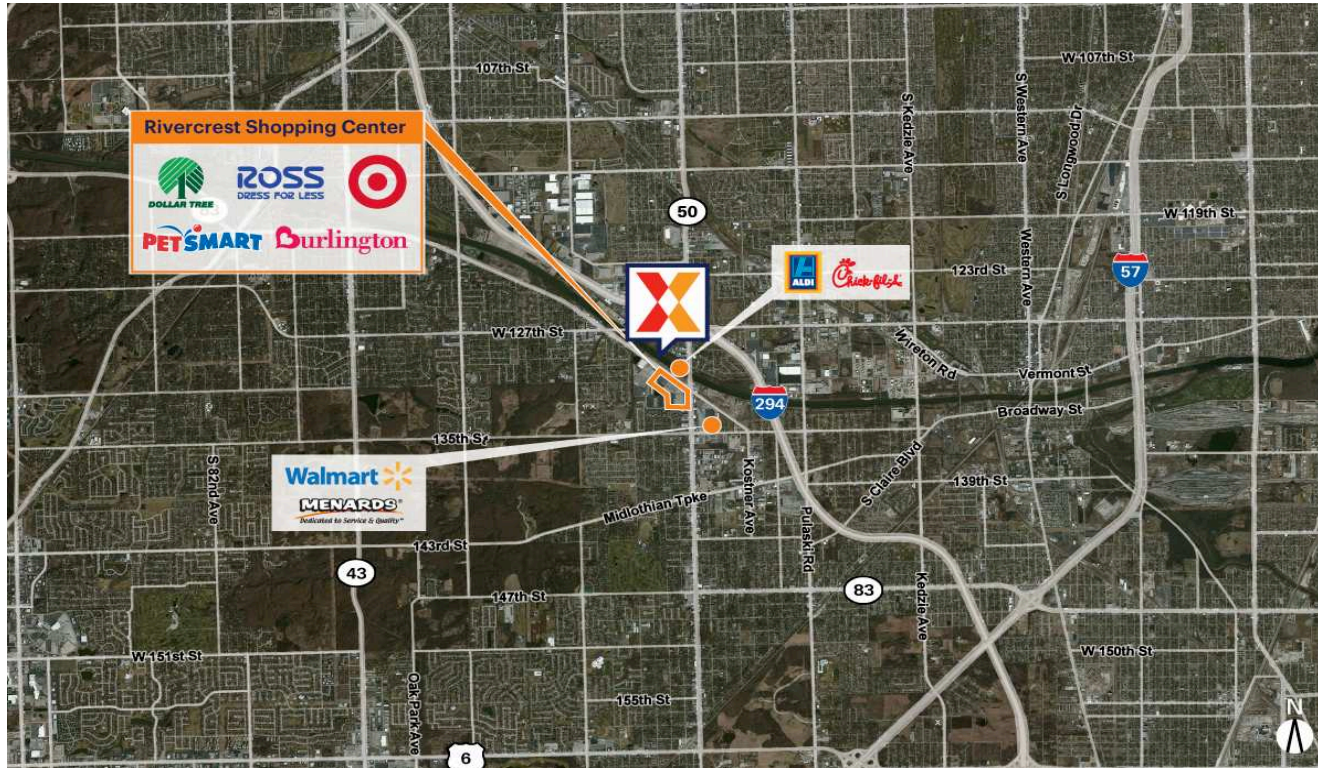

# Rivercrest Shopping Center

Chicago-Naperville-Elgin, IL-IN

41.6532, -87.7413  
13200 Cicero Avenue | Crestwood, IL 60445-1426

**Center Size:** 541,651 SF

Demographics	1 Mile	3 Mile	5 Mile
	8,797	84,584	289,325
	3,816	33,395	111,712
	\$68,664	\$79,742	\$84,290

Dominant regional center anchored by top national brands including Burlington, Ross Dress for Less & PetSmart, drawing an estimated 20,300 visits/day and 7.4M+ visits/year (based on CreditIntell)

Retail space located at highly trafficked intersection with 41,400+ vehicles daily on Cicero Ave and 15,400+ VPD on Rte 83.

Surrounded by dense population of 289,000+ within a 5-mile radius.

Big box spaces including the former Best Buy (55,000 SF)

# Rivercrest Shopping Center

Chicago-Naperville-Elgin, IL-IN

41.6532, -87.7413  
13200 Cicero Avenue | Crestwood, IL 60445-1426