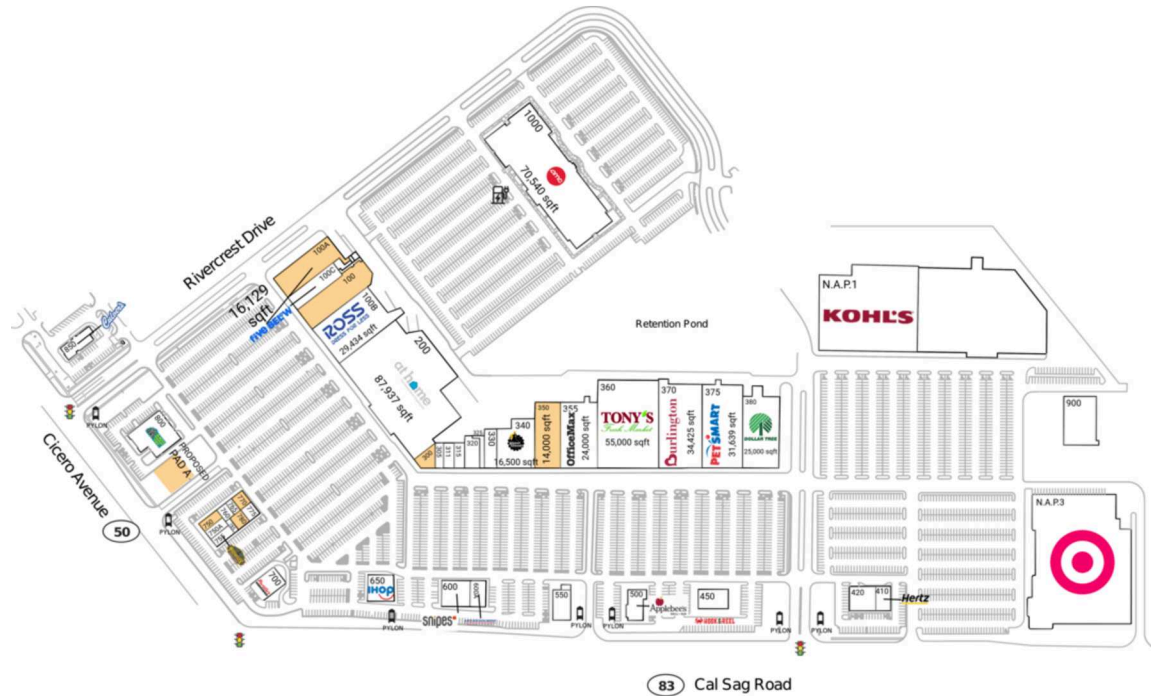

Rivercrest Shopping Center

Chicago-Naperville-Elgin, IL-IN

41.6532, -87.7413

13200 Cicero Avenue | Crestwood, IL 60445-1426

Center Size: 541,651 SF

Demographics	1 Mile	3 Mile	5 Mile
	8,797	84,584	289,325
	3,816	33,395	111,712
	\$68,664	\$79,742	\$84,290

Dominant regional center anchored by top national brands including Burlington, Ross Dress for Less & PetSmart, drawing an estimated 20,300 visits/day and 7.4M+ visits/year (based on CreditIntell)

Retail space located at highly trafficked intersection with 41,400+ vehicles daily on Cicero Ave and 15,400+ VPD on Rte 83.

Surrounded by dense population of 289,000+ within a 5-mile radius.

Big box spaces including the former Best Buy (55,000 SF)

Rivercrest Shopping Center

Chicago-Naperville-Elgin, IL-IN

41.6532, -87.7413
13200 Cicero Avenue | Crestwood, IL 60445-1426