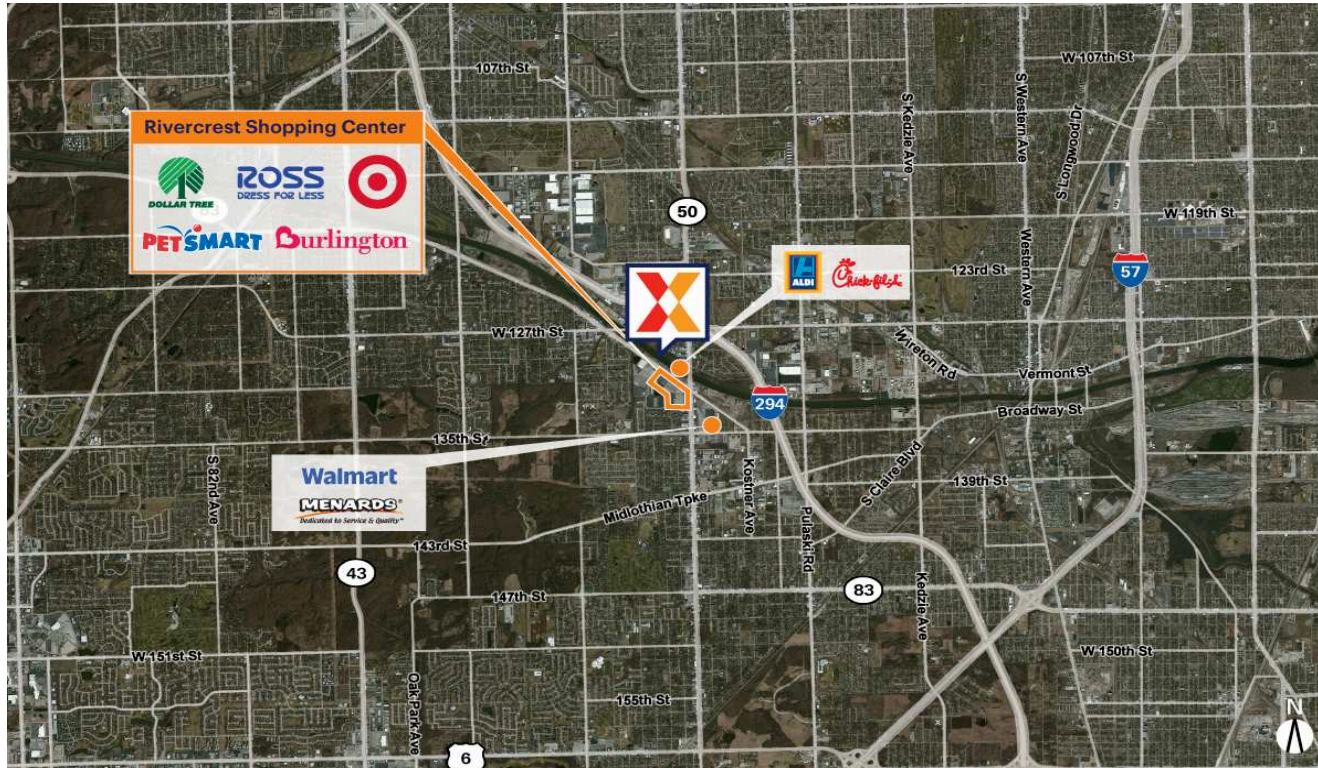

Rivercrest Shopping Center

Chicago-Naperville-Elgin, IL-IN

41.6532, -87.7413

13200 Cicero Avenue | Crestwood, IL 60445-1426

Center Size: 541,651 SF

Demographics	1 Mile	3 Mile	5 Mile
	8,797	84,584	289,325
	3,816	33,395	111,712
	\$68,664	\$79,742	\$84,290

Dominant regional center anchored by top national brands including Burlington, Ross Dress for Less & PetSmart, drawing an estimated 20,300 visits/day and 7.4M+ visits/year (based on CreditIntell)

Retail space located at highly trafficked intersection with 41,400+ vehicles daily on Cicero Ave and 15,400+ VPD on Rte 83.

Surrounded by dense population of 289,000+ within a 5-mile radius.

Big box spaces including the former Best Buy (55,000 SF)

Rivercrest Shopping Center

Chicago-Naperville-Elgin, IL-IN

41.6532, -87.7413
13200 Cicero Avenue | Crestwood, IL 60445-1426