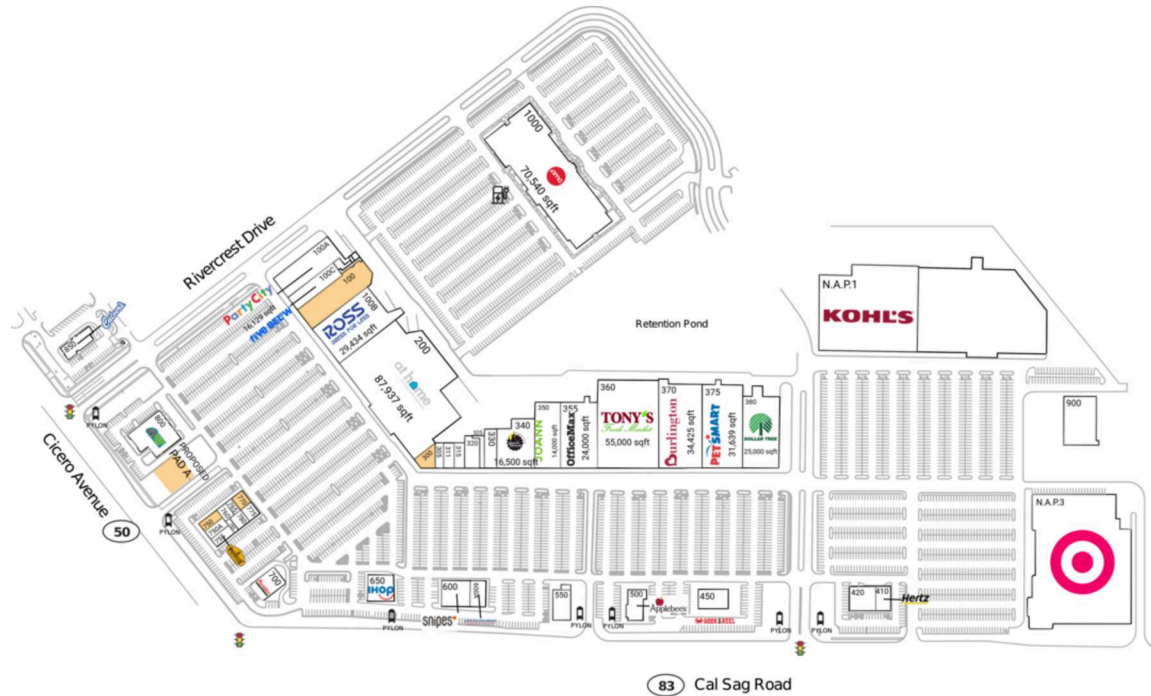

Rivercrest Shopping Center

Chicago-Naperville-Elgin, IL-IN

41.6532, -87.7413
13200 Cicero Avenue | Crestwood, IL 60445-1426

Available Space

PAD A	3,800 SF
100	13,924 SF
300	2,973 SF
750	2,927 SF
770	1,842 SF

Current Retailers

N.A.P.1	Kohl's	0 SF		Restaurant And Bar	
N.A.P.3	Target	0 SF	500	Applebee's	5,600 SF
100A	Party City	16,129 SF	550	At The Office Sports Bar	5,128 SF
100B	Ross Dress For Less	29,434 SF		Snipes	7,061 SF
100C	Five Below	8,727 SF	600	America's Best Contacts & Eyeglasses	3,899 SF
200	At Home	87,937 SF	600A	IHOP	4,977 SF
305	Penny's Place	1,977 SF		Portillo's	6,000 SF
311	Dental One	2,352 SF		Smoothie King	1,073 SF
315	Bath & Body Works	2,352 SF	650	Potbelly Sandwich Shops	2,390 SF
320	Lane Bryant	4,303 SF	700	Nailistic And Spa	1,485 SF
325	GNC	1,639 SF	750A	Cigarettes Cheaper	1,058 SF
330	Bath & Body Works	3,600 SF	755	Crickit	1,800 SF
340	Planet Fitness	16,500 SF		GameStop	1,925 SF
350	JOANN Fabric And Craft Stores	14,000 SF	760	3D Brows, Barbers & Beyond	730 SF
	OfficeMax	24,000 SF	765	Mavis Discount Tire	12,370 SF
355	Tony's Fresh Market	55,000 SF	775	Culver's	4,000 SF
360	Burlington	34,425 SF	780	Hollywood Park	15,000 SF
370	PetSmart	31,639 SF	785	AMC Theatres	70,540 SF
375	Dollar Tree	25,000 SF	800		
380	Hertz	3,000 SF	850		
410	DashMart	6,500 SF	900		
420	Hook & Reel Cajun	5,435 SF	1000		