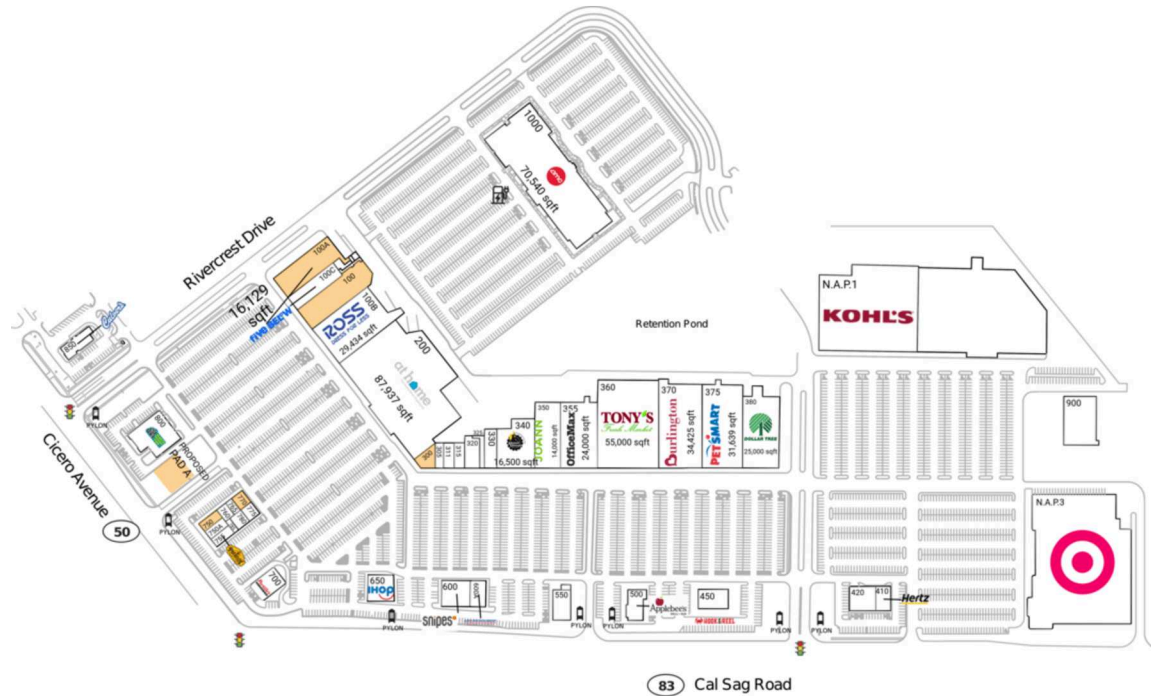

Rivercrest Shopping Center

Chicago-Naperville-Elgin, IL-IN

41.6532, -87.7413
13200 Cicero Avenue | Crestwood, IL 60445-1426

Available Space

PAD A	3,800 SF
100	13,924 SF
100A	16,129 SF
300	2,973 SF
750	2,927 SF
770	1,842 SF

Current Retailers

N.A.P.1	Kohl's	0 SF	500	Applebee's	5,600 SF
N.A.P.3	Target	0 SF	550	At The Office Sports Bar	5,128 SF
100B	Ross Dress For Less	29,434 SF		Snipes	7,061 SF
100C	Five Below	8,727 SF	600	America's Best Contacts & Eyeglasses	3,899 SF
200	At Home	87,937 SF	600A	IHOP	4,977 SF
305	Penny's Place	1,977 SF		Portillo's	6,000 SF
311	Dental One	2,352 SF		Smoothie King	1,073 SF
315	Bath & Body Works	2,352 SF	650	Potbelly Sandwich Shops	2,390 SF
320	Lane Bryant	4,303 SF	700	Nailistic And Spa	1,485 SF
325	GNC	1,639 SF	750A	Cigarettes Cheaper	1,058 SF
330	Bath & Body Works	3,600 SF	755	Cricket	1,800 SF
340	Planet Fitness	16,500 SF		GameStop	1,925 SF
350	JOANN Fabric And Craft Stores	14,000 SF	760	3D Brows, Barbers & Beyond	730 SF
355	OfficeMax	24,000 SF	775	Mavis Discount Tire	12,370 SF
360	Tony's Fresh Market	55,000 SF	780	Culver's	4,000 SF
370	Burlington	34,425 SF	785	Hollywood Park	15,000 SF
375	PetSmart	31,639 SF		AMC Theatres	70,540 SF
380	Dollar Tree	25,000 SF	800		
410	Hertz	3,000 SF	850		
420	DashMart	6,500 SF	900		
450	Hook & Reel Cajun Restaurant And Bar	5,435 SF	1000		