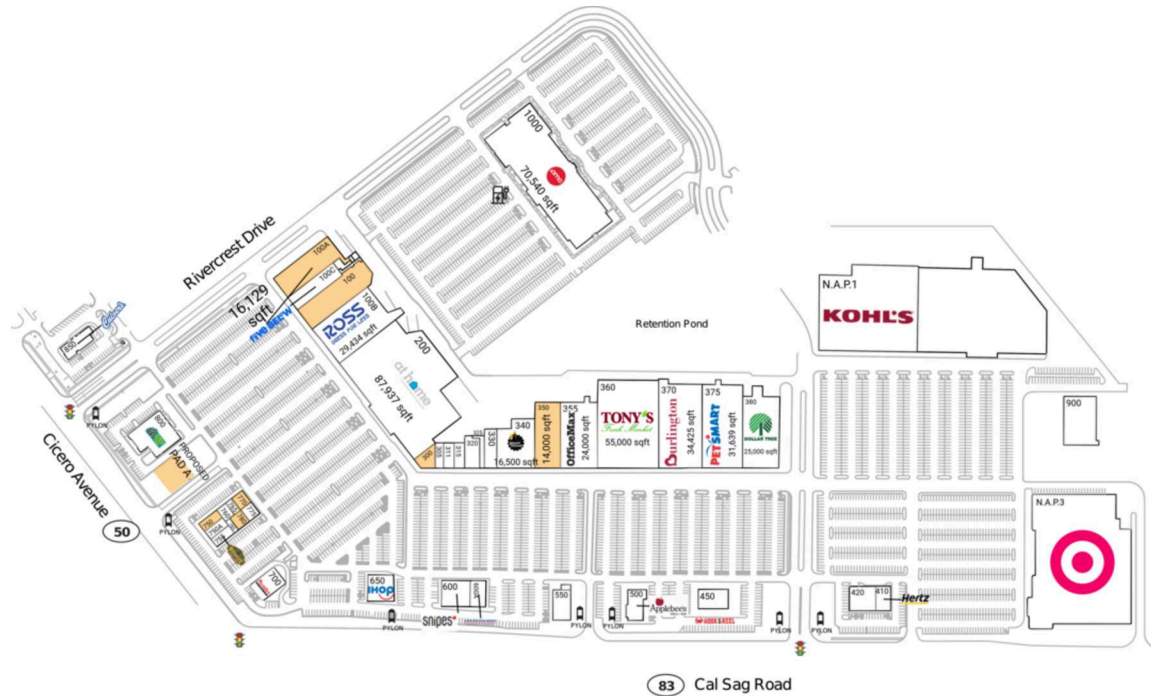

# Rivercrest Shopping Center

Chicago-Naperville-Elgin, IL-IN

41.6532, -87.7413  
13200 Cicero Avenue | Crestwood, IL 60445-1426

## Available Space

PAD A	3,800 SF
100	13,924 SF
100A	16,129 SF
300	2,973 SF
350	14,000 SF
750	2,927 SF
770	1,842 SF
780	1,925 SF

## Current Retailers

N.A.P.1	Kohl's	0 SF	500	Applebee's	5,600 SF
N.A.P.3	Target	0 SF	550	At The Office Sports Bar	5,128 SF
100B	Ross Dress For Less	29,434 SF		Snipes	7,061 SF
100C	Five Below	8,727 SF	600	America's Best Contacts & Eyeglasses	3,899 SF
200	At Home	87,937 SF	600A	IHOP	4,977 SF
305	Penny's Place	1,977 SF		Portillo's	6,000 SF
311	Dental One	2,352 SF		Smoothie King	1,073 SF
315	Bath & Body Works	2,352 SF	650	Potbelly Sandwich Shops	2,390 SF
320	Lane Bryant	4,303 SF	700	Nailistic And Spa	1,485 SF
325	GNC	1,639 SF	750A	Cigarettes Cheaper	1,058 SF
330	Bath & Body Works	3,600 SF	755	Cricket	1,800 SF
340	Planet Fitness	16,500 SF		3D Brows, Barbers & Beyond	730 SF
355	OfficeMax	24,000 SF	760	Mavis Discount Tire	12,370 SF
360	Tony's Fresh Market	55,000 SF	765	Culver's	4,000 SF
370	Burlington	34,425 SF	775	Hollywood Park	15,000 SF
375	PetSmart	31,639 SF	785	AMC Theatres	70,540 SF
380	Dollar Tree	25,000 SF			
410	Hertz	3,000 SF	800		
420	DashMart	6,500 SF	850		
450	Hook & Reel Cajun Restaurant And Bar	5,435 SF	900		
			1000		