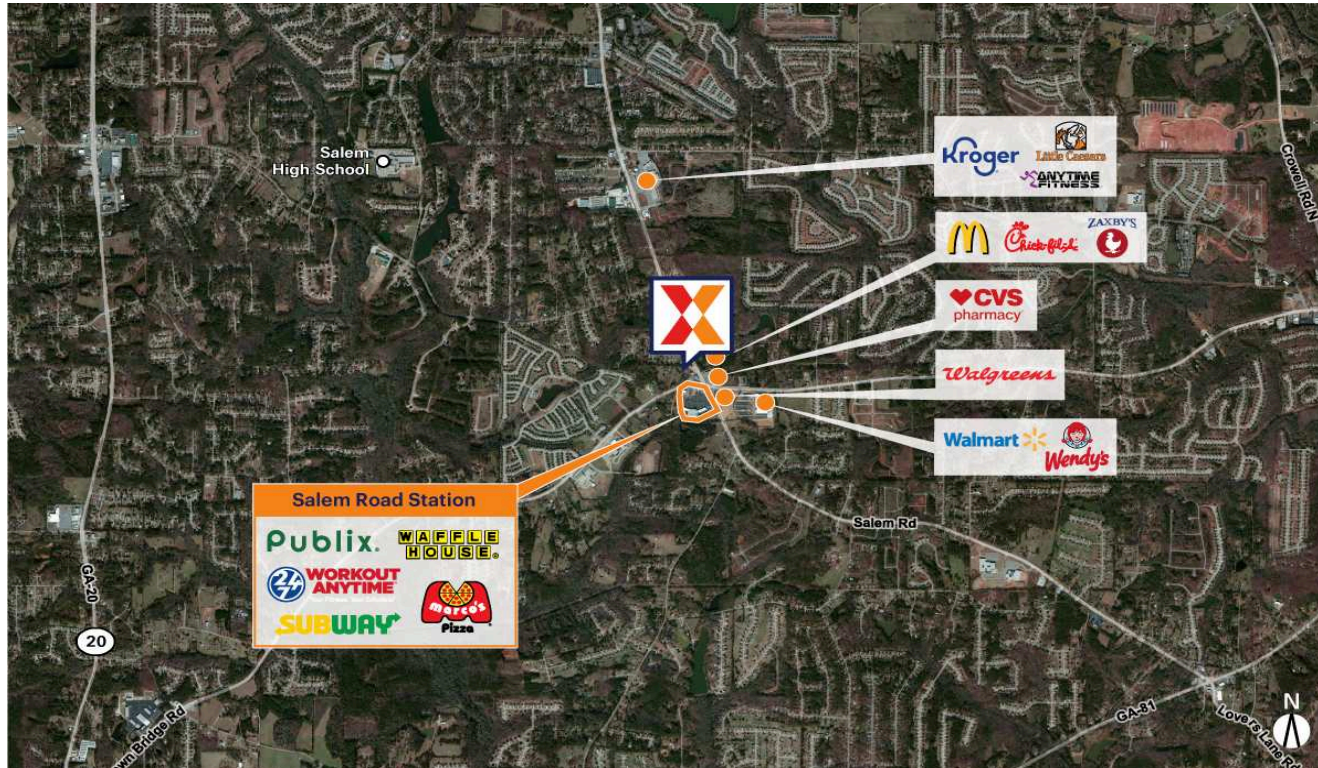

Salem Road Station

Atlanta-Sandy Springs-Roswell, GA

33.5783, -83.9666

13015 Brown Bridge Road | Covington, GA 30016

Center Size: 67,270 SF

Demographics	1 Mile	3 Mile	5 Mile
	5,980	47,729	93,019
	1,952	16,418	32,449
	\$68,624	\$70,816	\$74,889

Publix-anchored center with a diverse mix of regional tenants to serve needs of community

Well-positioned at the intersection of Brown Bridge Rd and Salem Rd with high visibility

Located in the growing community of Covington

Salem Road Station

Atlanta-Sandy Springs-Roswell, GA

33.5783, -83.9666
13015 Brown Bridge Road | Covington, GA 30016

Available Space

PAD A	0 SF
210	1,300 SF
300	1,300 SF

Current Retailers

N.A.P.	Flash Foods	0 SF
N.A.P.1	Walmart	0 SF
N.A.P.2	Waffle House	0 SF
200	Marco's Pizza Covington	1,300 SF
220	Fix & Sell	1,300 SF
230	Cold Stone Creamery	1,300 SF
310	Subway	1,300 SF
320	China Star Chinese Restaurant	1,300 SF
330	Wing Cafe	1,300 SF
340-350	MBS Karate	2,600 SF
400	Publix	44,270 SF
500	State Farm	1,300 SF
510	V Nails	1,300 SF
520	Edgetown Barber	1,300 SF
530	Workout Anytime	6,100 SF