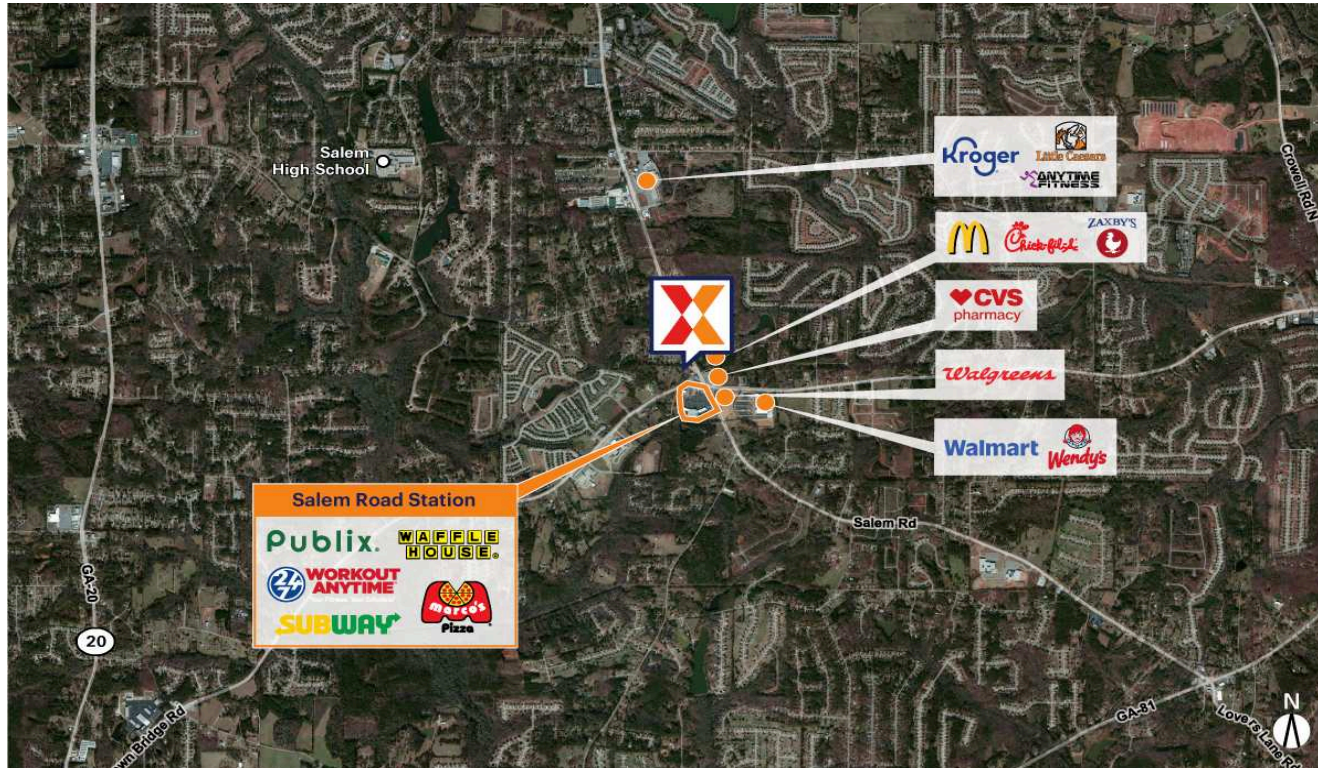

Salem Road Station

Atlanta-Sandy Springs-Roswell, GA

33.5783, -83.9666

13015 Brown Bridge Road | Covington, GA 30016

Center Size: 67,270 SF

Demographics	1 Mile	3 Mile	5 Mile
👤	5,980	47,729	93,019
🏠	1,952	16,418	32,449
💰	\$68,624	\$70,816	\$74,889

Publix-anchored center with national brands including Cold Stone Creamery, State Farm, Workout Anytime & Marco's Pizza

Visibility from 22K+ vehicles daily on Salem Rd and 16K+ vehicles/day on Brown Bridge Rd (Kalibrate 2021)

Easily accessible shopping center with 3 points of ingress/egress

Salem Road Station

Atlanta-Sandy Springs-Roswell, GA

33.5783, -83.9666
13015 Brown Bridge Road | Covington, GA 30016

Available Space

OPO 1	0 SF
210	1,300 SF
300	1,300 SF

Current Retailers

N.A.P.	Flash Foods	0 SF
N.A.P.1	Walmart	0 SF
N.A.P.2	Waffle House	0 SF
200	Marco's Pizza Covington	1,300 SF
220	Fix & Sell	1,300 SF
230	Cold Stone Creamery	1,300 SF
310	Subway	1,300 SF
320	China Star Chinese Restaurant	1,300 SF
330	Wing Cafe	1,300 SF
340-350	MBS Karate	2,600 SF
400	Publix	44,270 SF
500	State Farm	1,300 SF
510	V Nails	1,300 SF
520	Edgetown Barber	1,300 SF
530	Workout Anytime	6,100 SF