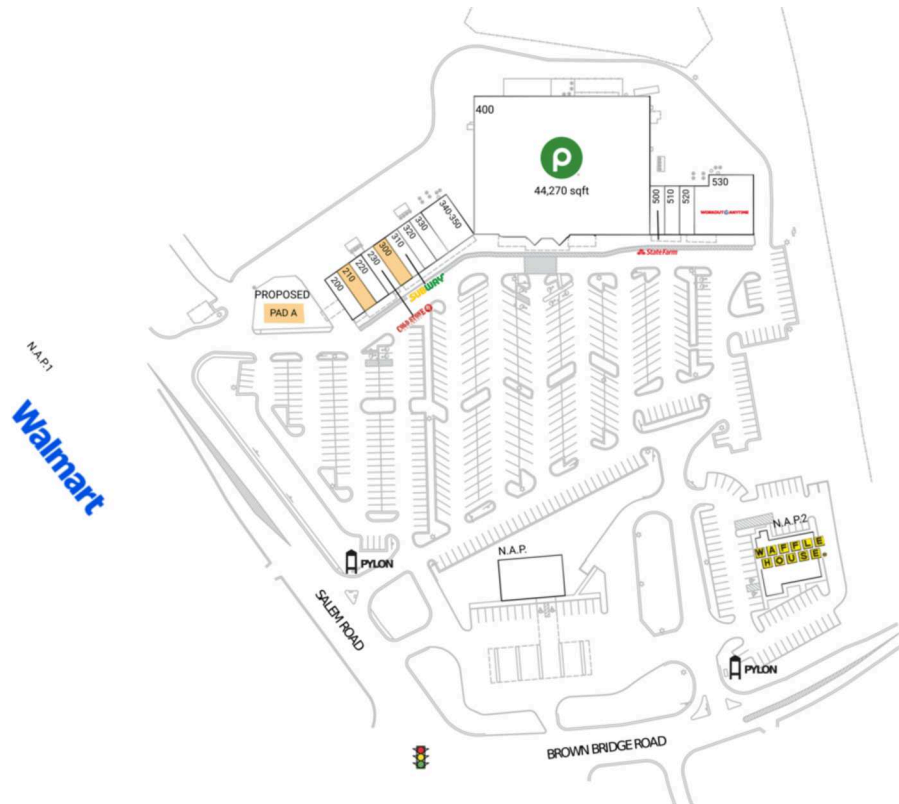

Salem Road Station

Atlanta-Sandy Springs-Roswell, GA

33.5783, -83.9666
13015 Brown Bridge Road | Covington, GA 30016

Available Space

PAD A	0 SF
210	1,300 SF
300	1,300 SF

Current Retailers

N.A.P.	Flash Foods	0 SF
N.A.P.1	Walmart	0 SF
N.A.P.2	Waffle House	0 SF
200	Marco's Pizza Covington	1,300 SF
220	Fix & Sell	1,300 SF
230	Cold Stone Creamery	1,300 SF
310	Subway	1,300 SF
320	China Star Chinese Restaurant	1,300 SF
330	Wing Cafe	1,300 SF
340-350	MBS Karate	2,600 SF
400	Publix	44,270 SF
500	State Farm	1,300 SF
510	V Nails	1,300 SF
520	Edgetown Barber	1,300 SF
530	Workout Anytime	6,100 SF

1800