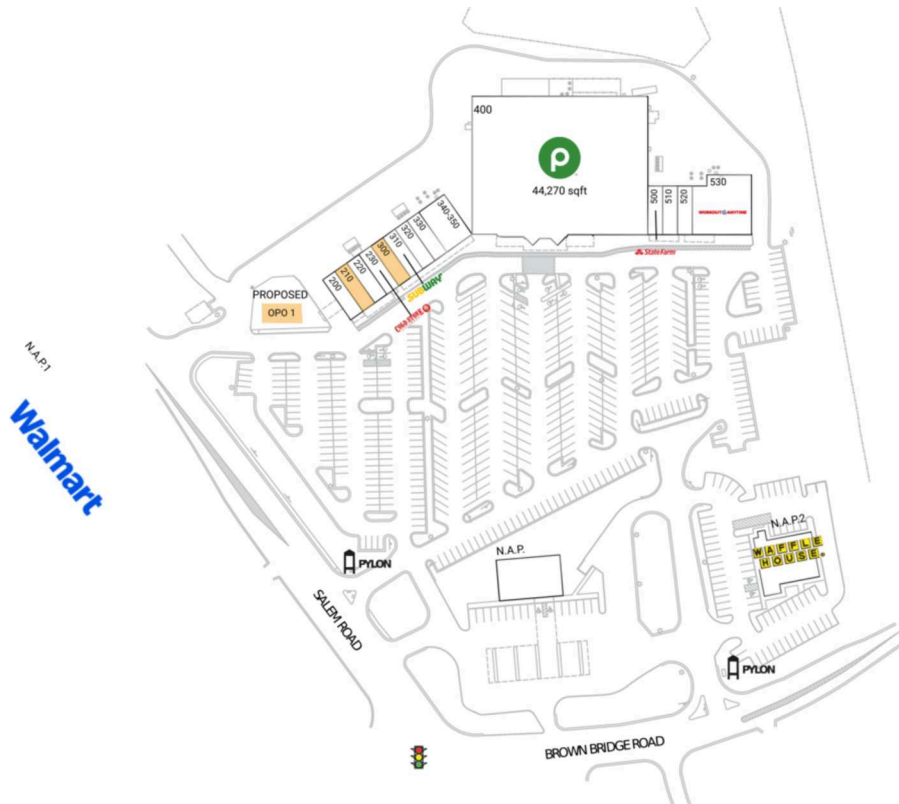

Salem Road Station

Atlanta-Sandy Springs-Roswell, GA

33.5783, -83.9666
13015 Brown Bridge Road | Covington, GA 30016

Available Space

OPO 1	0 SF
210	1,300 SF
300	1,300 SF

Current Retailers

N.A.P.	Flash Foods	0 SF
N.A.P.1	Walmart	0 SF
N.A.P.2	Waffle House	0 SF
200	Marco's Pizza Covington	1,300 SF
220	Fix & Sell	1,300 SF
230	Cold Stone Creamery	1,300 SF
310	Subway	1,300 SF
320	China Star Chinese Restaurant	1,300 SF
330	Wing Cafe	1,300 SF
340-350	MBS Karate	2,600 SF
400	Publix	44,270 SF
500	State Farm	1,300 SF
510	V Nails	1,300 SF
520	Edgetown Barber	1,300 SF
530	Workout Anytime	6,100 SF