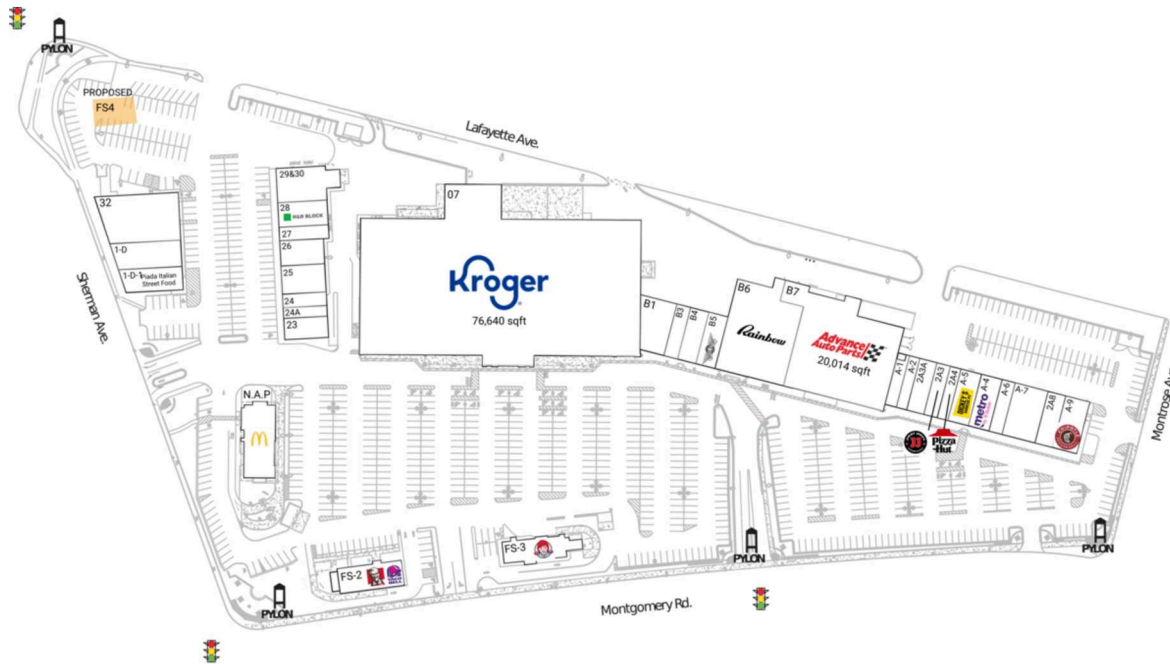

# Surrey Square

Cincinnati, OH-KY-IN

39.1591, -84.4563  
4500 Montgomery Road | Norwood, OH 45212

## Available Space

FS4 0 SF

## Current Retailers

A-1	Bank Of America	1,067 SF
A-2	Murray Brothers Candy	1,125 SF
A-4	Metro By T-Mobile	2,250 SF
A-5	Dickey's Barbecue Pit	2,250 SF
A-6	Double Dragon	1,425 SF
A-7	Cancun Mexican	3,600 SF
A-9	Chipotle Mexican Grill	2,625 SF
B1	Mint Dentistry	3,298 SF
B3	Sally Beauty Supply	1,500 SF
B4	FusaBowl	1,944 SF
B5	Wingstop	2,137 SF
B6	Rainbow	12,477 SF
B7	Advance Auto Parts	20,014 SF
FS-2	KFC/Taco Bell	4,476 SF
FS-3	Wendy's	3,180 SF
N.A.P	McDonald's	0 SF
1-D	DTLR, INC	3,544 SF
1-D-1	Piada Italian Street Food	2,785 SF
2A3	Jimmy John's	1,470 SF
2A3A	Lee Nails	1,865 SF
2A4	Pizza Hut	1,163 SF
2A8	Norwood Urgent Care	1,925 SF
07	Kroger	76,640 SF
23	Ohio Bureau Of Motor Vehicles	1,731 SF
24	Cricket	1,157 SF
24A	Fine Eyebrows	951 SF
25	Express Pros	2,460 SF
26	Lefty's Tobacco Plus	2,460 SF
27	Subway	1,338 SF
28	H&R Block	2,120 SF
29&30	Skyline Chili Of Surrey Square	3,577 SF
32	City Limits 24 Hour Laundry	6,586 SF