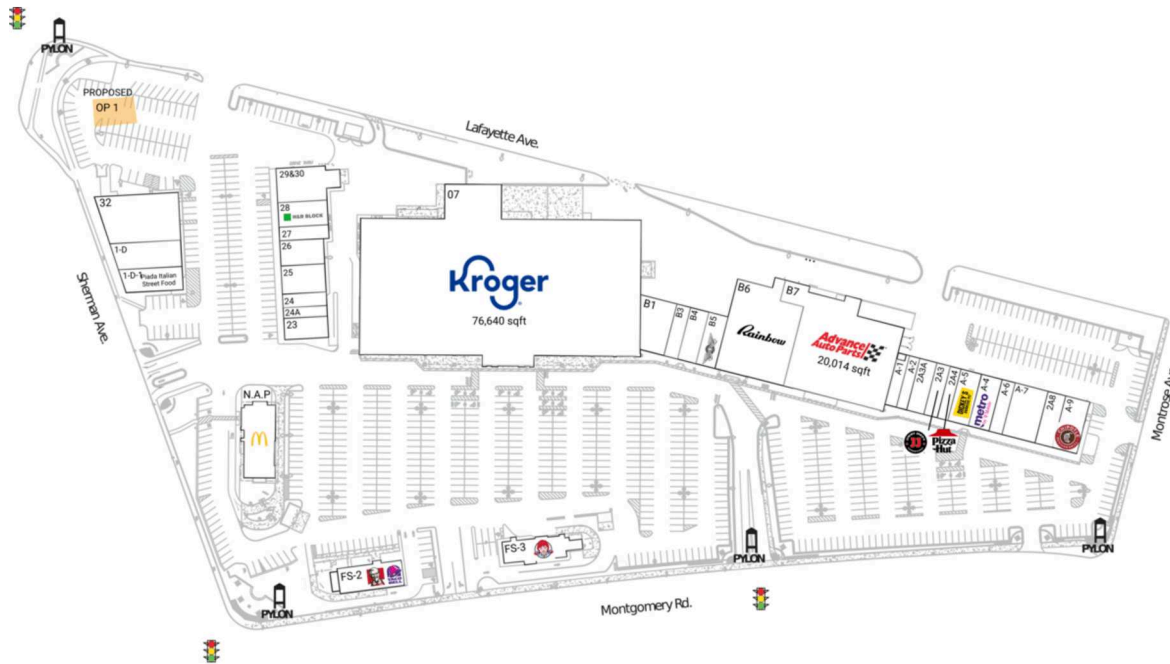

# Surrey Square

Cincinnati, OH-KY-IN

39.1591, -84.4563  
4500 Montgomery Road | Norwood, OH 45212

## Current Retailers

A-1	Bank Of America	1,067 SF
A-2	Murray Brothers Candy	1,125 SF
A-4	Metro By T-Mobile	2,250 SF
A-5	Dickey's Barbecue Pit	2,250 SF
A-6	Double Dragon	1,425 SF
A-7	Cancun Mexican	3,600 SF
A-9	Chipotle Mexican Grill	2,625 SF
B1	Mint Dentistry	3,298 SF
B3	Sally Beauty Supply	1,500 SF
B4	FusaBowl	1,944 SF
B5	Wingstop	2,137 SF
B6	Rainbow	12,477 SF
B7	Advance Auto Parts	20,014 SF
FS-2	KFC/Taco Bell	4,476 SF
FS-3	Wendy's	3,180 SF
N.A.P	McDonald's	0 SF
1-D	DTLR, INC	3,544 SF
1-D-1	Piada Italian Street Food	2,785 SF
2A3	Jimmy John's	1,470 SF
2A3A	Lee Nails	1,865 SF
2A4	Pizza Hut	1,163 SF
2A8	Norwood Urgent Care	1,925 SF
07	Kroger	76,640 SF
23	Ohio Bureau Of Motor Vehicles	1,731 SF
24	Cricket	1,157 SF
24A	Fine Eyebrows	951 SF
25	Express Pros	2,460 SF
26	Lefty's Tobacco Plus	2,460 SF
27	Subway	1,338 SF
28	H&R Block	2,120 SF
29&30	Skyline Chili Of Surrey Square	3,577 SF
32	City Limits 24 Hour Laundry	6,586 SF