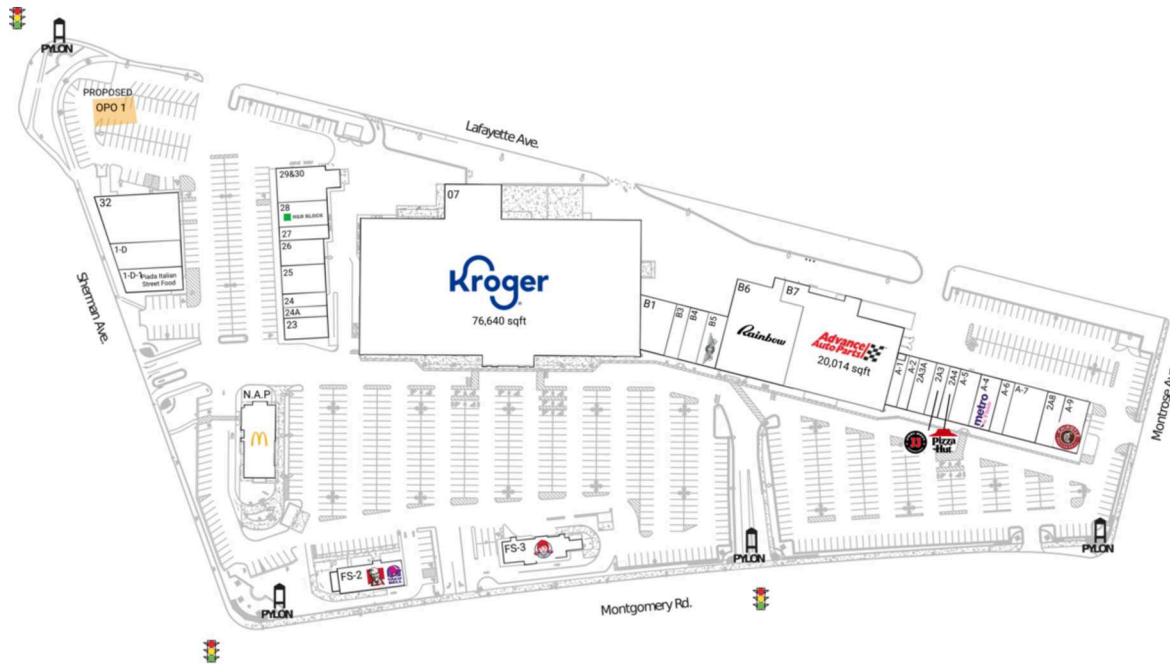

# Surrey Square

Cincinnati, OH-KY-IN

39.1591, -84.4563  
4500 Montgomery Road | Norwood, OH 45212

## Available Space

OPO 1 0 SF

## Current Retailers

A-1	Bank Of America	1,067 SF
A-2	Murray Brothers Candy	1,125 SF
A-4	Metro By T-Mobile	2,250 SF
A-5	Hangry Joe's Hot Chicken	2,250 SF
A-6	Double Dragon	1,425 SF
A-7	Cancun Mexican	3,600 SF
A-9	Chipotle Mexican Grill	2,625 SF
B1	Mint Dentistry	3,298 SF
B3	Sally Beauty Supply	1,500 SF
B4	FusaBowl	1,944 SF
B5	Wingstop	2,137 SF
B6	Rainbow	12,477 SF
B7	Advance Auto Parts	20,014 SF
FS-2	KFC/Taco Bell	4,476 SF
FS-3	Wendy's	3,180 SF
N.A.P	McDonald's	0 SF
1-D	DTLR, INC	3,544 SF
1-D-1	Piada Italian Street Food	2,785 SF
2A3	Jimmy John's	1,470 SF
2A3A	Lee Nails	1,865 SF
2A4	Pizza Hut	1,163 SF
2A8	Norwood Urgent Care	1,925 SF
07	Kroger	76,640 SF
23	Ohio Bureau Of Motor Vehicles	1,731 SF
24	Cricket	1,157 SF
24A	Fine Eyebrows	951 SF
25	Express Pros	2,460 SF
26	Lefty's Tobacco Plus	2,460 SF
27	Subway	1,338 SF
28	H&R Block	2,120 SF
29&30	Skyline Chili Of Surrey Square	3,577 SF
32	City Limits 24 Hour Laundry	6,586 SF