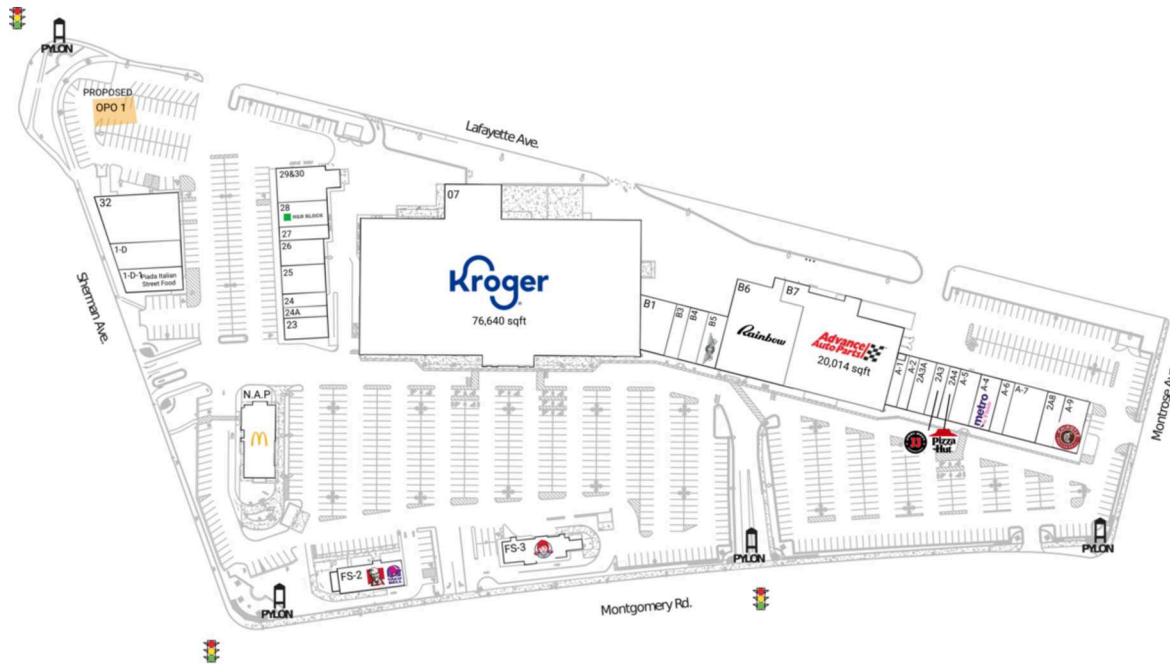

Surrey Square

Cincinnati, OH-KY-IN

39.1591, -84.4563
4500 Montgomery Road | Norwood, OH 45212

Available Space

OPO 1 0 SF

Current Retailers

A-1	Bank Of America	1,067 SF
A-2	Murray Brothers Candy	1,125 SF
A-4	Metro By T-Mobile	2,250 SF
A-5	Hangry Joe's Hot Chicken	2,250 SF
A-6	Double Dragon	1,425 SF
A-7	Cancun Mexican	3,600 SF
A-9	Chipotle Mexican Grill	2,625 SF
B1	Mint Dentistry	3,298 SF
B3	Sally Beauty Supply	1,500 SF
B4	FusaBowl	1,944 SF
B5	Wingstop	2,137 SF
B6	Rainbow	12,477 SF
B7	Advance Auto Parts	20,014 SF
FS-2	KFC/Taco Bell	4,476 SF
FS-3	Wendy's	3,180 SF
N.A.P	McDonald's	0 SF
1-D	DTLR, INC	3,544 SF
1-D-1	Piada Italian Street Food	2,785 SF
2A3	Jimmy John's	1,470 SF
2A3A	Lee Nails	1,865 SF
2A4	Pizza Hut	1,163 SF
2A8	Norwood Urgent Care	1,925 SF
07	Kroger	76,640 SF
23	Ohio Bureau Of Motor Vehicles	1,731 SF
24	Cricket	1,157 SF
24A	Fine Eyebrows	951 SF
25	Express Pros	2,460 SF
26	Lefty's Tobacco Plus	2,460 SF
27	Subway	1,338 SF
28	H&R Block	2,120 SF
29&30	Skyline Chili Of Surrey Square	3,577 SF
32	City Limits 24 Hour Laundry	6,586 SF