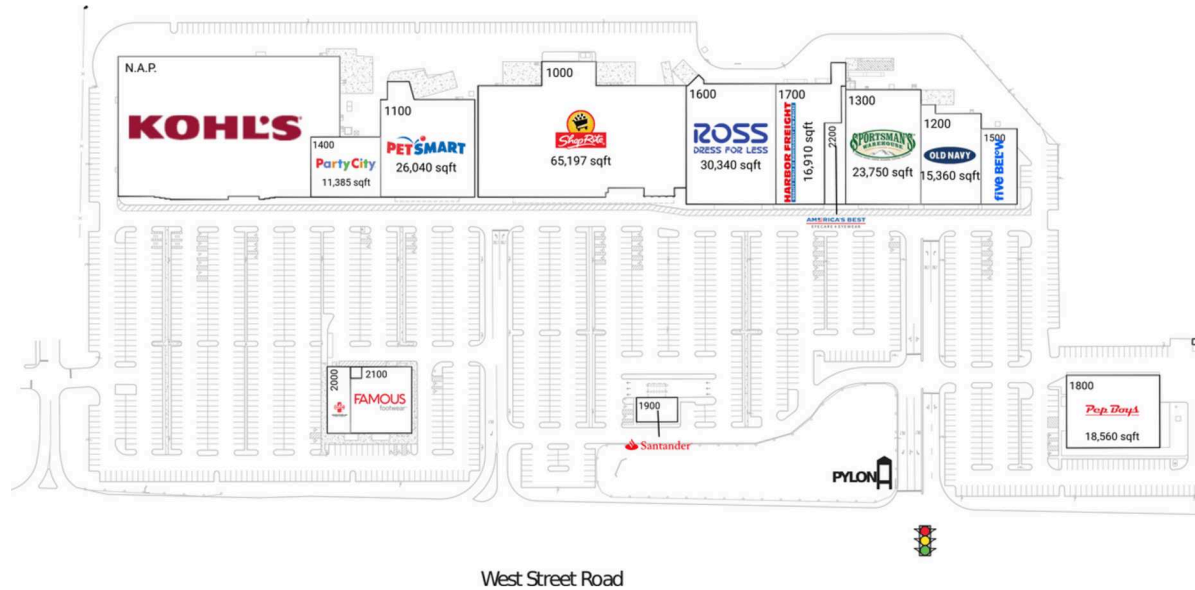

Warminster Towne Center

Philadelphia-Camden-Wilmington, PA-NJ-DE-MD

40.2099, -75.1075
918-982 West Street Road | Warminster, PA 18974-3124

Current Retailers

N.A.P.	Kohl's	0 SF
1000	ShopRite	65,197 SF
1100	PetSmart	26,040 SF
1200	Old Navy	15,360 SF
1300	Sportsman's Warehouse	23,750 SF
1400	Party City	11,385 SF
1500	Five Below	7,418 SF
1600	Ross Dress For Less	30,340 SF
1700	Harbor Freight	16,910 SF
1800	Pep Boys	18,560 SF
1900	Santander Bank	2,720 SF
2000	AFC Urgent Care	4,500 SF
2100	Famous Footwear	10,550 SF
2200	America's Best Contacts & Eyeglasses	4,422 SF