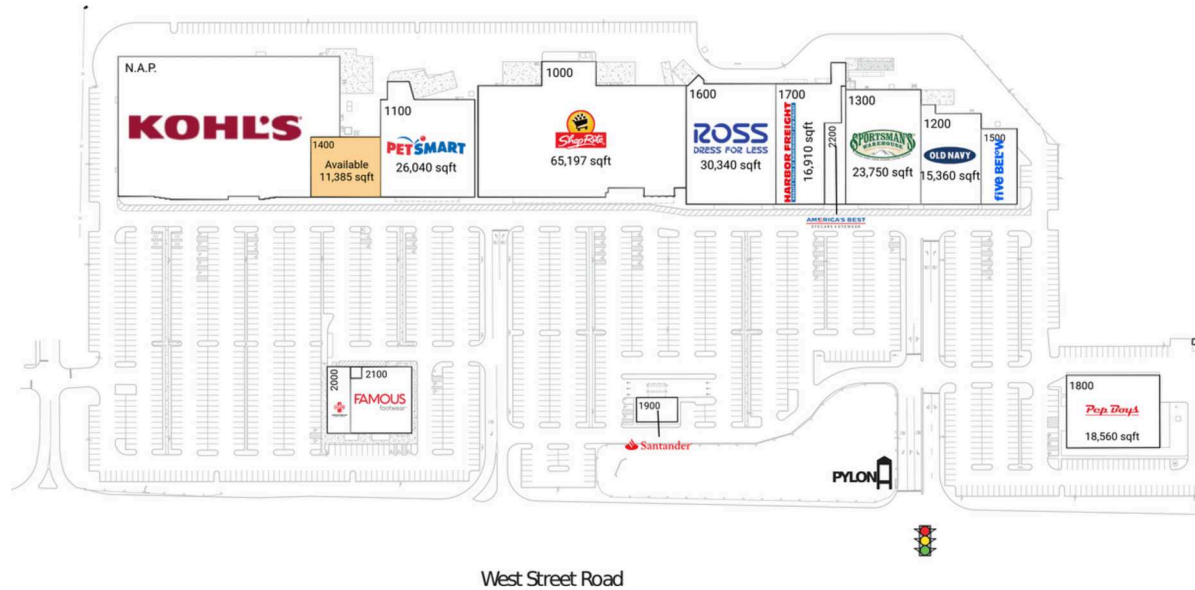

# Warminster Towne Center

Philadelphia-Camden-Wilmington, PA-NJ-DE-MD

40.2099, -75.1075  
918-982 West Street Road | Warminster, PA 18974-3124

## Available Space

1400 11,385 SF

## Current Retailers

N.A.P.	Kohl's	0 SF
1000	ShopRite	65,197 SF
1100	PetSmart	26,040 SF
1200	Old Navy	15,360 SF
1300	Sportsman's Warehouse	23,750 SF
1500	Five Below	7,418 SF
1600	Ross Dress For Less	30,340 SF
1700	Harbor Freight	16,910 SF
1800	Pep Boys	18,560 SF
1900	Santander Bank	2,720 SF
2000	AFC Urgent Care	4,500 SF
2100	Famous Footwear	10,550 SF
2200	America's Best Contacts & Eyeglasses	4,422 SF