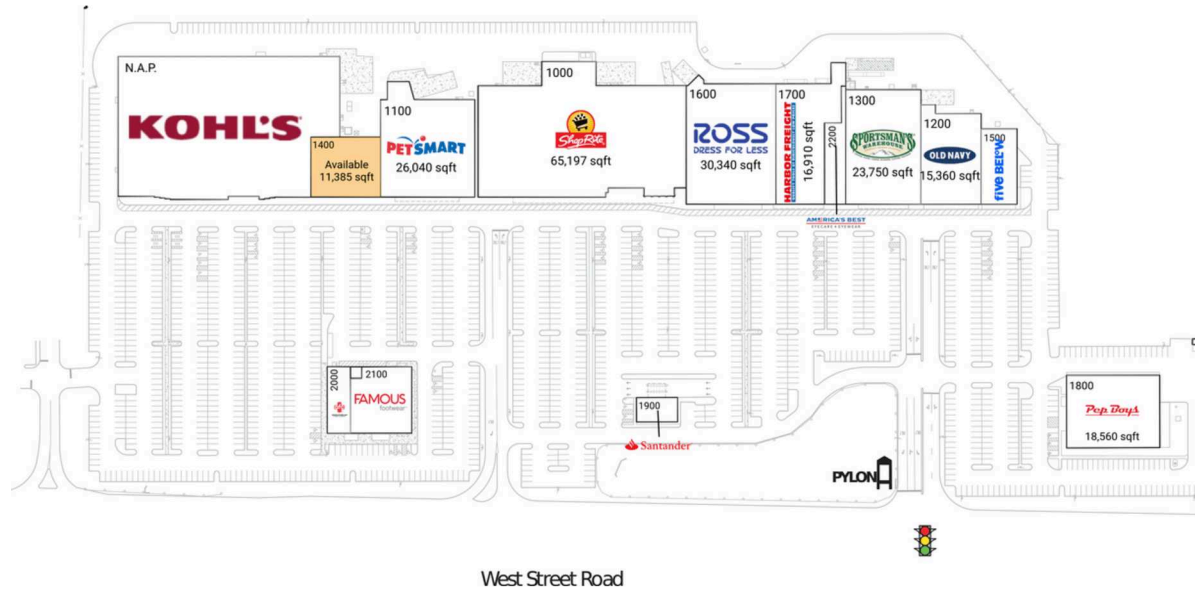

Warminster Towne Center

Philadelphia-Camden-Wilmington, PA-NJ-DE-MD

40.2099, -75.1075
918-982 West Street Road | Warminster, PA 18974-3124

Available Space

1400 11,385 SF

Current Retailers

N.A.P.	Kohl's	0 SF
1000	ShopRite	65,197 SF
1100	PetSmart	26,040 SF
1200	Old Navy	15,360 SF
1300	Sportsman's Warehouse	23,750 SF
1500	Five Below	7,418 SF
1600	Ross Dress For Less	30,340 SF
1700	Harbor Freight	16,910 SF
1800	Pep Boys	18,560 SF
1900	Santander Bank	2,720 SF
2000	AFC Urgent Care	4,500 SF
2100	Famous Footwear	10,550 SF
2200	America's Best Contacts & Eyeglasses	4,422 SF