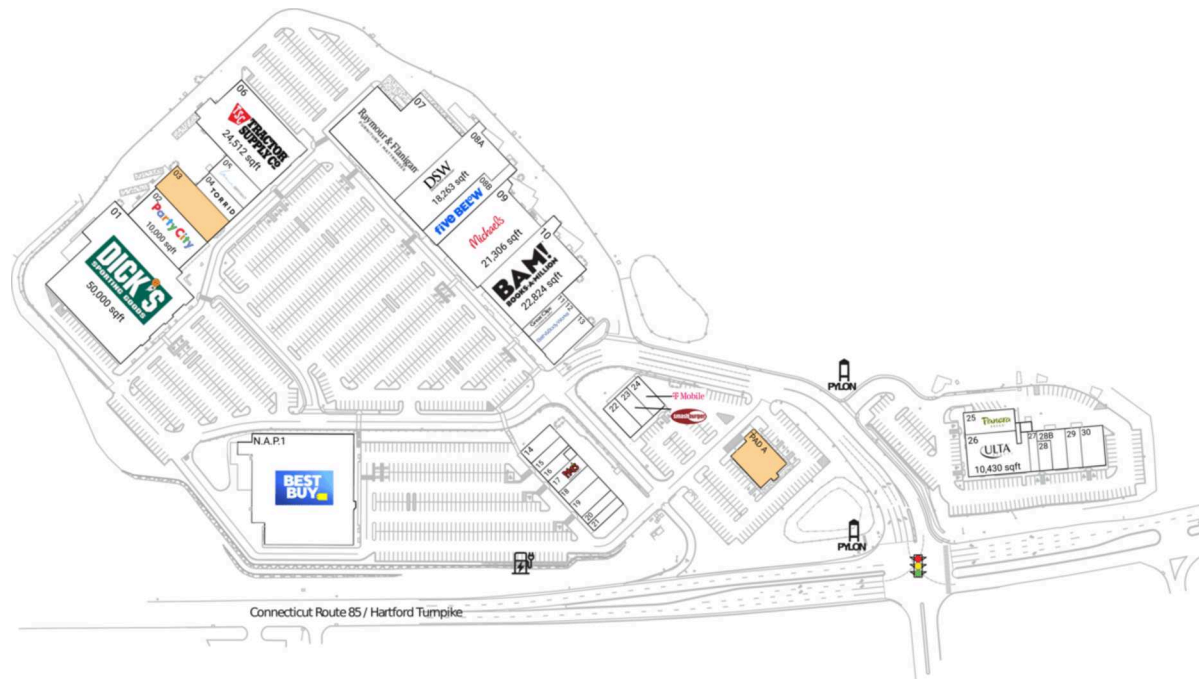

Waterford Commons

Norwich-New London-Willimantic, CT

41.3819, -72.1507
903-915 Hartford Turnpike | Waterford, CT 06385

Available Space

PAD A	6,781 SF
03	9,408 SF

Current Retailers

N.A.P.1	Best Buy	0 SF
01	Dick's Sporting Goods	50,000 SF
02	Party City	10,000 SF
04	Torrid	4,000 SF
05	Lane Bryant	5,000 SF
06	Tractor Supply Company	24,512 SF
07	Raymour & Flanigan	0 SF
08A	DSW	18,263 SF
08B	Five Below	9,393 SF
09	Michaels	21,306 SF
10	Books-A-Million	22,824 SF
11	Great Clips	2,200 SF
12	Bath & Body Works	4,091 SF
13	Hannoush Jewelers	4,192 SF
14	Yankee Candle Co.	2,500 SF
15	Pearle Vision	2,000 SF
16	Miracle-Ear	1,500 SF
17	Moe's Southwest Grill	3,200 SF
18	Prowess Gaming	2,000 SF
19	Aspen Dental	2,635 SF
20	Jersey Mike's Subs	1,400 SF
21	Cold Stone Creamery	1,600 SF
22	Music And Arts Center	2,560 SF
23	Smashburger	2,560 SF
24	T-Mobile	2,557 SF
25	Panera Bread	4,488 SF
26	Ulta Beauty	10,430 SF
27	Pure Barre	1,410 SF
28	CycleBar	1,500 SF
28B	Sleep Number	3,064 SF
29	Cohen's Fashion Optical	2,403 SF
30	Modern Vein Providers	3,734 SF