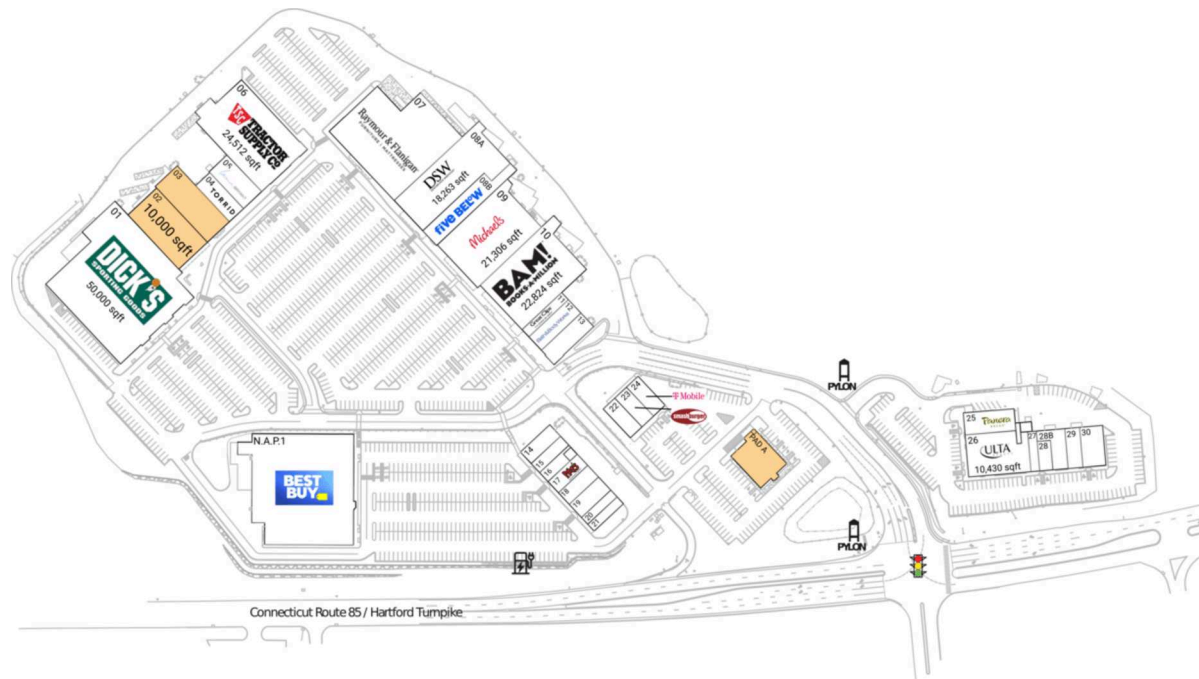

Waterford Commons

Norwich-New London-Willimantic, CT

41.3819, -72.1507
903-915 Hartford Turnpike | Waterford, CT 06385

Available Space

PAD A	6,781 SF
02	10,000 SF
03	9,408 SF

Current Retailers

N.A.P.1	Best Buy	0 SF
01	Dick's Sporting Goods	50,000 SF
04	Torrid	4,000 SF
05	Lane Bryant	5,000 SF
06	Tractor Supply Company	24,512 SF
07	Raymour & Flanigan	0 SF
08A	DSW	18,263 SF
08B	Five Below	9,393 SF
09	Michaels	21,306 SF
10	Books-A-Million	22,824 SF
11	Great Clips	2,200 SF
12	Bath & Body Works	4,091 SF
13	Hannoush Jewelers	4,192 SF
14	Yankee Candle Co.	2,500 SF
15	Pearle Vision	2,000 SF
16	Miracle-Ear	1,500 SF
17	Moe's Southwest Grill	3,200 SF
18	Prowess Gaming	2,000 SF
19	Aspen Dental	2,635 SF
20	Jersey Mike's Subs	1,400 SF
21	Cold Stone Creamery	1,600 SF
22	Music And Arts Center	2,560 SF
23	Smashburger	2,560 SF
24	T-Mobile	2,557 SF
25	Panera Bread	4,488 SF
26	Ulta Beauty	10,430 SF
27	Pure Barre	1,410 SF
28	CycleBar	1,500 SF
28B	Sleep Number	3,064 SF
29	Cohen's Fashion Optical	2,403 SF
30	Modern Vein Providers	3,734 SF