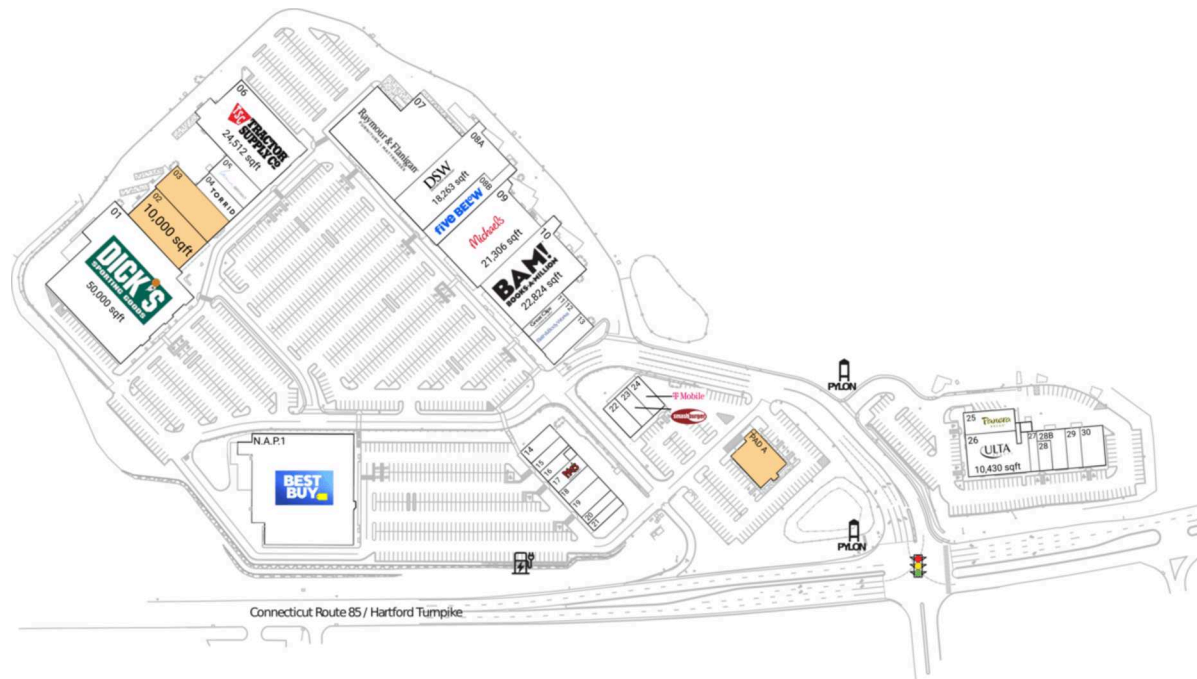

Waterford Commons

Norwich-New London-Willimantic, CT

41.3819, -72.1507
903-915 Hartford Turnpike | Waterford, CT 06385

Available Space

PAD A	6,781 SF
02	10,000 SF
03	9,408 SF

Current Retailers

N.A.P.1	Best Buy	0 SF
01	Dick's Sporting Goods	50,000 SF
04	Torrid	4,000 SF
05	Lane Bryant	5,000 SF
06	Tractor Supply Company	24,512 SF
07	Raymour & Flanigan	0 SF
08A	DSW	18,263 SF
08B	Five Below	9,393 SF
09	Michaels	21,306 SF
10	Books-A-Million	22,824 SF
11	Great Clips	2,200 SF
12	Bath & Body Works	4,091 SF
13	Hannoush Jewelers	4,192 SF
14	Yankee Candle Co.	2,500 SF
15	Pearle Vision	2,000 SF
16	Miracle-Ear	1,500 SF
17	Moe's Southwest Grill	3,200 SF
18	Prowess Gaming	2,000 SF
19	Aspen Dental	2,635 SF
20	Jersey Mike's Subs	1,400 SF
21	Cold Stone Creamery	1,600 SF
22	Music And Arts Center	2,560 SF
23	Smashburger	2,560 SF
24	T-Mobile	2,557 SF
25	Panera Bread	4,488 SF
26	Ulta Beauty	10,430 SF
27	Pure Barre	1,410 SF
28	CycleBar	1,500 SF
28B	Sleep Number	3,064 SF
29	Cohen's Fashion Optical	2,403 SF
30	Modern Vein Providers	3,734 SF