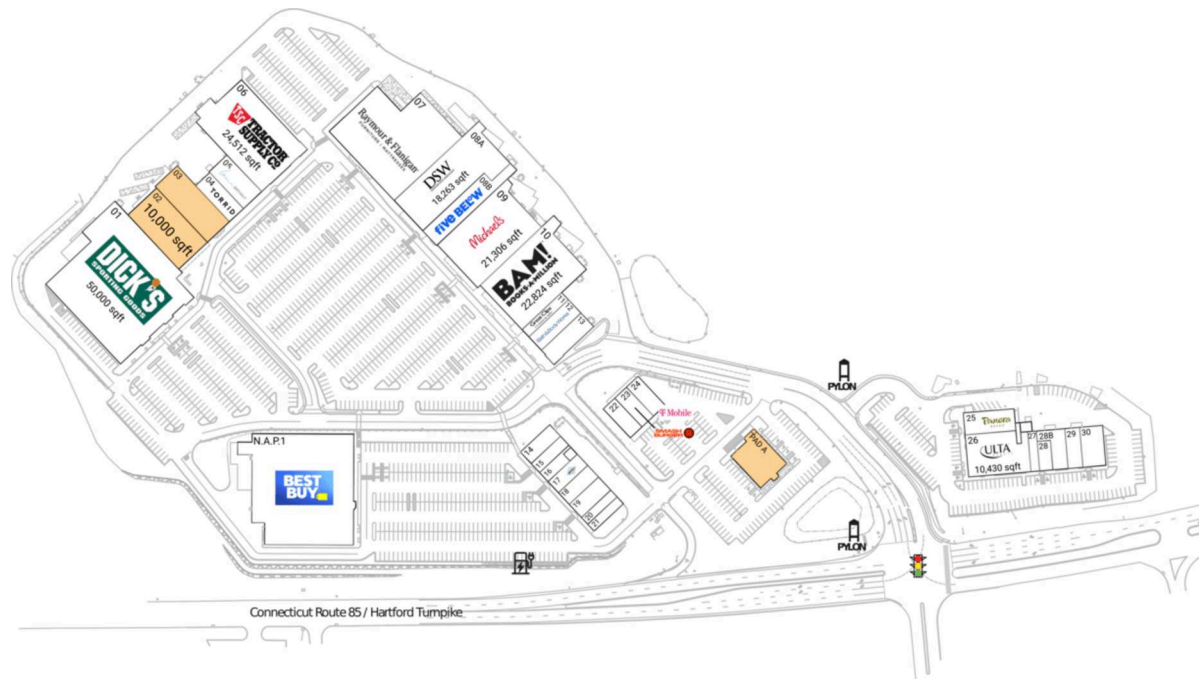

Waterford Commons

Norwich-New London-Willimantic, CT

41.3819, -72.1507
903-915 Hartford Turnpike | Waterford, CT 06385

Available Space

PAD A	6,781 SF
02	10,000 SF
03	9,408 SF

Current Retailers

N.A.P.1	Best Buy	0 SF
01	Dick's Sporting Goods	50,000 SF
04	Torrid	4,000 SF
05	Lane Bryant	5,000 SF
06	Tractor Supply Company	24,512 SF
07	Raymour & Flanigan	0 SF
08A	DSW	18,263 SF
08B	Five Below	9,393 SF
09	Michaels	21,306 SF
10	Books-A-Million	22,824 SF
11	Great Clips	2,200 SF
12	Bath & Body Works	4,091 SF
13	Hannoush Jewelers	4,192 SF
14	Yankee Candle Co.	2,500 SF
15	Pearle Vision	2,000 SF
16	Miracle-Ear	1,500 SF
17	Moe's Southwest Grill	3,200 SF
18	Prowess Gaming	2,000 SF
19	Aspen Dental	2,635 SF
20	Jersey Mike's Subs	1,400 SF
21	Cold Stone Creamery	1,600 SF
22	Music And Arts Center	2,560 SF
23	Smashburger	2,560 SF
24	T-Mobile	2,557 SF
25	Panera Bread	4,488 SF
26	Ulta Beauty	10,430 SF
27	Pure Barre	1,410 SF
28	CycleBar	1,500 SF
28B	Sleep Number	3,064 SF
29	Cohen's Fashion Optical	2,403 SF
30	Modern Vein Providers	3,734 SF