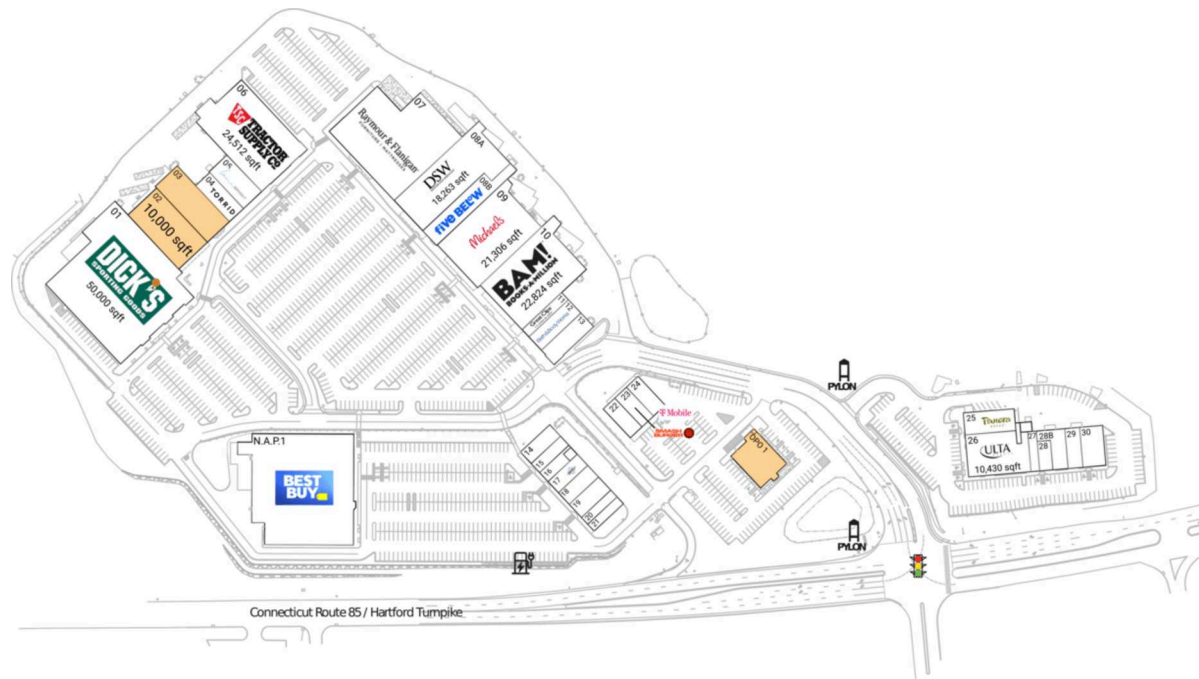

Waterford Commons

Norwich-New London-Willimantic, CT

41.3819, -72.1507
903-915 Hartford Turnpike | Waterford, CT 06385

Available Space

OPO 1	6,781 SF
02	10,000 SF
03	9,408 SF

Current Retailers

N.A.P.1	Best Buy	0 SF
01	Dick's Sporting Goods	50,000 SF
04	Torrid	4,000 SF
05	Lane Bryant	5,000 SF
06	Tractor Supply Company	24,512 SF
07	Raymour & Flanigan	0 SF
08A	DSW	18,263 SF
08B	Five Below	9,393 SF
09	Michaels	21,306 SF
10	Books-A-Million	22,824 SF
11	Great Clips	2,200 SF
12	Bath & Body Works	4,091 SF
13	Hannoush Jewelers	4,192 SF
14	Yankee Candle Co.	2,500 SF
15	Pearle Vision	2,000 SF
16	Miracle-Ear	1,500 SF
17	Moe's Southwest Grill	3,200 SF
18	Prowess Gaming	2,000 SF
19	Aspen Dental	2,635 SF
20	Jersey Mike's Subs	1,400 SF
21	Cold Stone Creamery	1,600 SF
22	Music And Arts Center	2,560 SF
23	Smashburger	2,560 SF
24	T-Mobile	2,557 SF
25	Panera Bread	4,488 SF
26	Ulta Beauty	10,430 SF
27	Pure Barre	1,410 SF
28	CycleBar	1,500 SF
28B	Sleep Number	3,064 SF
29	Cohen's Fashion Optical	2,403 SF
30	Modern Vein Providers	3,734 SF