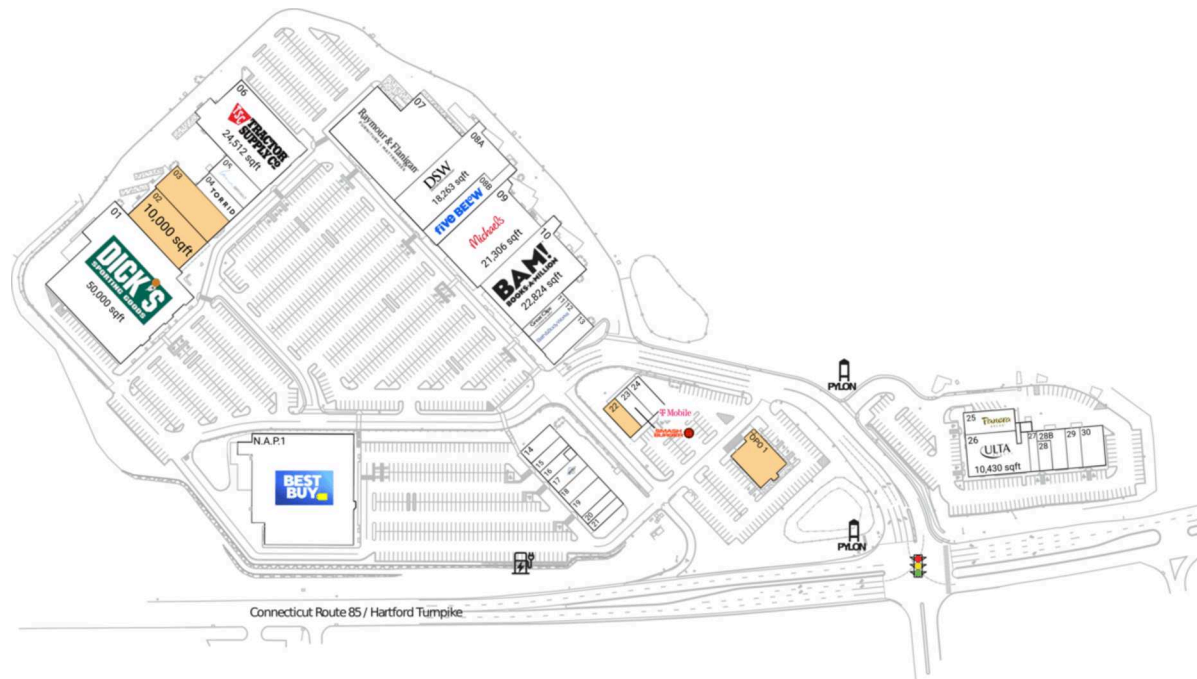

Waterford Commons

Norwich-New London-Willimantic, CT

41.3819, -72.1507
903-915 Hartford Turnpike | Waterford, CT 06385

Available Space

OPO 1	6,781 SF
02	10,000 SF
03	9,408 SF
22	2,560 SF

Current Retailers

N.A.P.1	Best Buy	0 SF
01	Dick's Sporting Goods	50,000 SF
04	Torrid	4,000 SF
05	Lane Bryant	5,000 SF
06	Tractor Supply Company	24,512 SF
07	Raymour & Flanigan	0 SF
08A	DSW	18,263 SF
08B	Five Below	9,393 SF
09	Michaels	21,306 SF
10	Books-A-Million	22,824 SF
11	Great Clips	2,200 SF
12	Bath & Body Works	4,091 SF
13	Hannoush Jewelers	4,192 SF
14	Yankee Candle Co.	2,500 SF
15	Pearle Vision	2,000 SF
16	Miracle-Ear	1,500 SF
17	Moe's Southwest Grill	3,200 SF
18	Prowess Gaming	2,000 SF
19	Aspen Dental	2,635 SF
20	Jersey Mike's Subs	1,400 SF
21	Cold Stone Creamery	1,600 SF
23	Smashburger	2,560 SF
24	T-Mobile	2,557 SF
25	Panera Bread	4,488 SF
26	Ulta Beauty	10,430 SF
27	Pure Barre	1,410 SF
28	CycleBar	1,500 SF
28B	Sleep Number	3,064 SF
29	Cohen's Fashion Optical	2,403 SF
30	Modern Vein Providers	3,734 SF