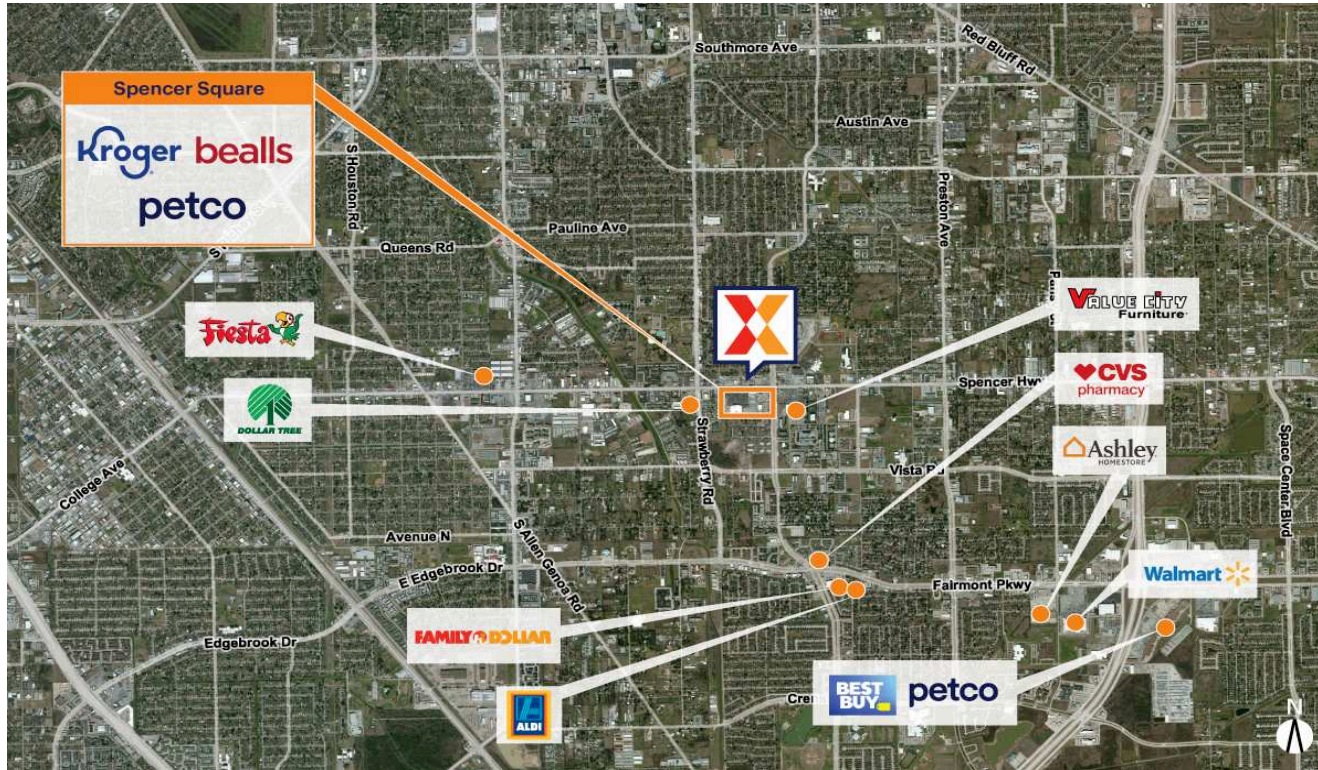

# Spencer Square

Houston-Pasadena-The Woodlands, TX

29.664, -95.1883

3510-3650 Spencer Highway | Pasadena, TX 77504

**Center Size:** 181,888 SF

Demographics	1 Mile	3 Mile	5 Mile
	15,627	140,393	282,243
	5,838	45,661	93,822
	\$57,181	\$65,392	\$70,014

Kroger-anchored center with top national brands including Bealls, Petco, Hibbett Sports & Smoothie King

Highly trafficked center drawing an estimated 3M+ annual visits (Placer.ai 2024)

Ranked in the top 8% of like centers in the market

High visibility from 35K+ vehicles daily on Spencer Hwy (Kalibrate 2019)

Surrounded by a dense population of 140K+ residents within 3 miles

Located adjacent to the 341-bed HCA Houston Healthcare Southeast with 1.7K+ employees (HCA 2020)

## Current Retailers

FUEL	Kroger Fuel Center	1 SF
N.A.P.1	Chick-fil-A	5,000 SF
01	Kroger	62,666 SF
02	Houston Stair Parts	1,000 SF
03	KC's Threading & Salon	1,500 SF
05	Dos Amigos Liquor	1,500 SF
06	Caballeros Hair Shop	1,000 SF
07	Hibbett Sports	6,500 SF
09	GNC	1,400 SF
10	L. T. Nails	1,000 SF
12	Smoothie King	1,400 SF
13	AT&T	1,846 SF
15	Castle Dental Center	3,500 SF
17	Laundryworks	4,149 SF
21	Retro Fitness	19,278 SF
22	Bealls	24,508 SF
23	Milano Nail Spa	4,000 SF
24	Farmers Insurance	2,800 SF
25	Tacos Y Hamburguesas al Carbon	1,400 SF
26A	Crawfish Pot & Oyster Bar	3,108 SF
27	Octapharma	14,000 SF
29	Petco	15,000 SF