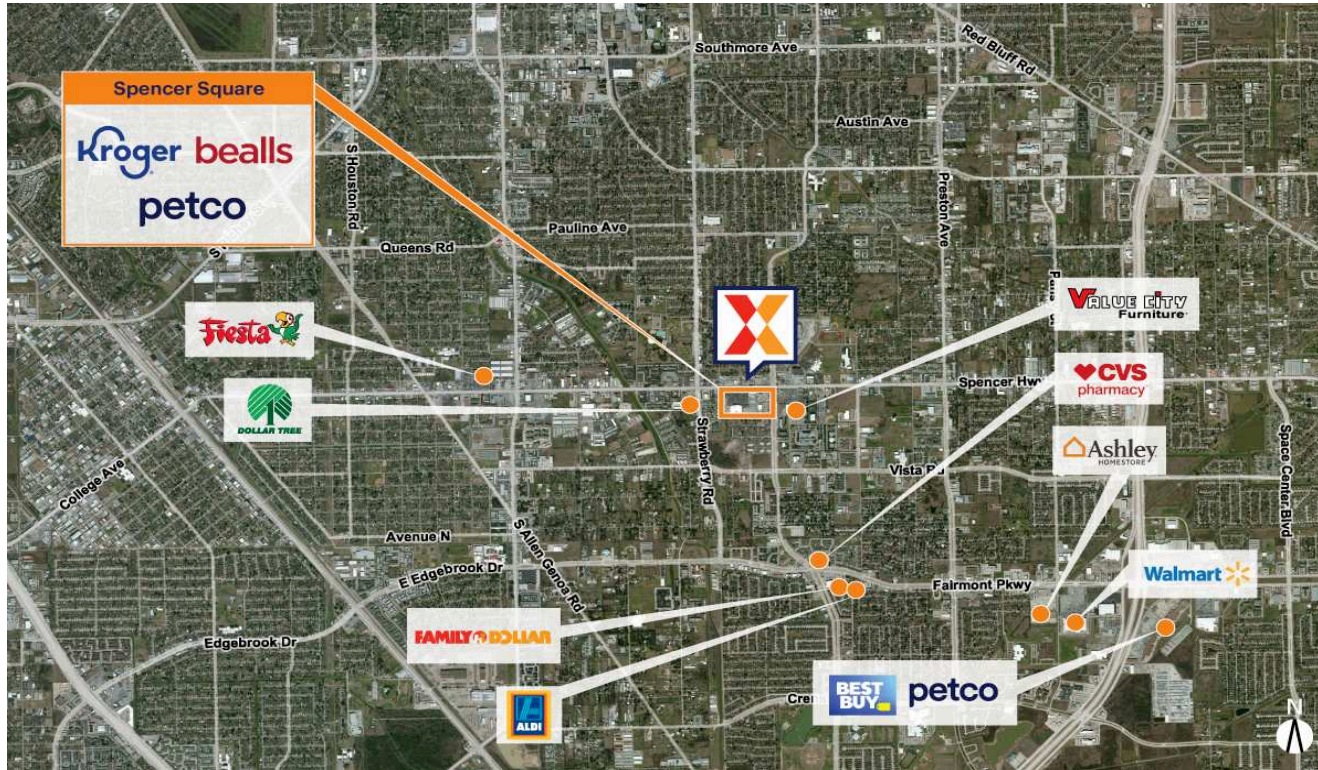

# Spencer Square

Houston-Pasadena-The Woodlands, TX

29.664, -95.1883

3510-3650 Spencer Highway | Pasadena, TX 77504

**Center Size:** 181,888 SF

Demographics	1 Mile	3 Mile	5 Mile
	15,600	140,715	281,240
	5,834	45,765	93,550
	\$64,540	\$75,022	\$80,106

Kroger-anchored center with top national brands including Bealls, Petco, Hibbett Sports & Smoothie King

Highly trafficked center drawing an estimated 3M+ annual visits (Placer.ai 2024)

Ranked in the top 8% of like centers in the market

High visibility from 35K+ vehicles daily on Spencer Hwy (Kalibrate 2019)

Surrounded by a dense population of 140K+ residents within 3 miles

Located adjacent to the 341-bed HCA Houston Healthcare Southeast with 1.7K+ employees (HCA 2020)

## Current Retailers

FUEL	Kroger Fuel Center	1 SF
N.A.P.1	Chick-fil-A	5,000 SF
01	Kroger	62,666 SF
02	Houston Stair Parts	1,000 SF
03	KC's Threading & Salon	1,500 SF
05	Dos Amigos Liquor	1,500 SF
06	Caballeros Hair Shop	1,000 SF
07	Hibbett Sports	6,500 SF
09	GNC	1,400 SF
10	L. T. Nails	1,000 SF
12	Smoothie King	1,400 SF
13	AT&T	1,846 SF
15	Castle Dental Center	3,500 SF
17	Laundryworks	4,149 SF
21	Retro Fitness	19,278 SF
22	Bealls	24,508 SF
23	Milano Nail Spa	4,000 SF
24	Farmers Insurance	2,800 SF
25	Tacos Y Hamburguesas al Carbon	1,400 SF
26A	Crawfish Pot & Oyster Bar	3,108 SF
27	Octapharma	14,000 SF
29	Petco	15,000 SF