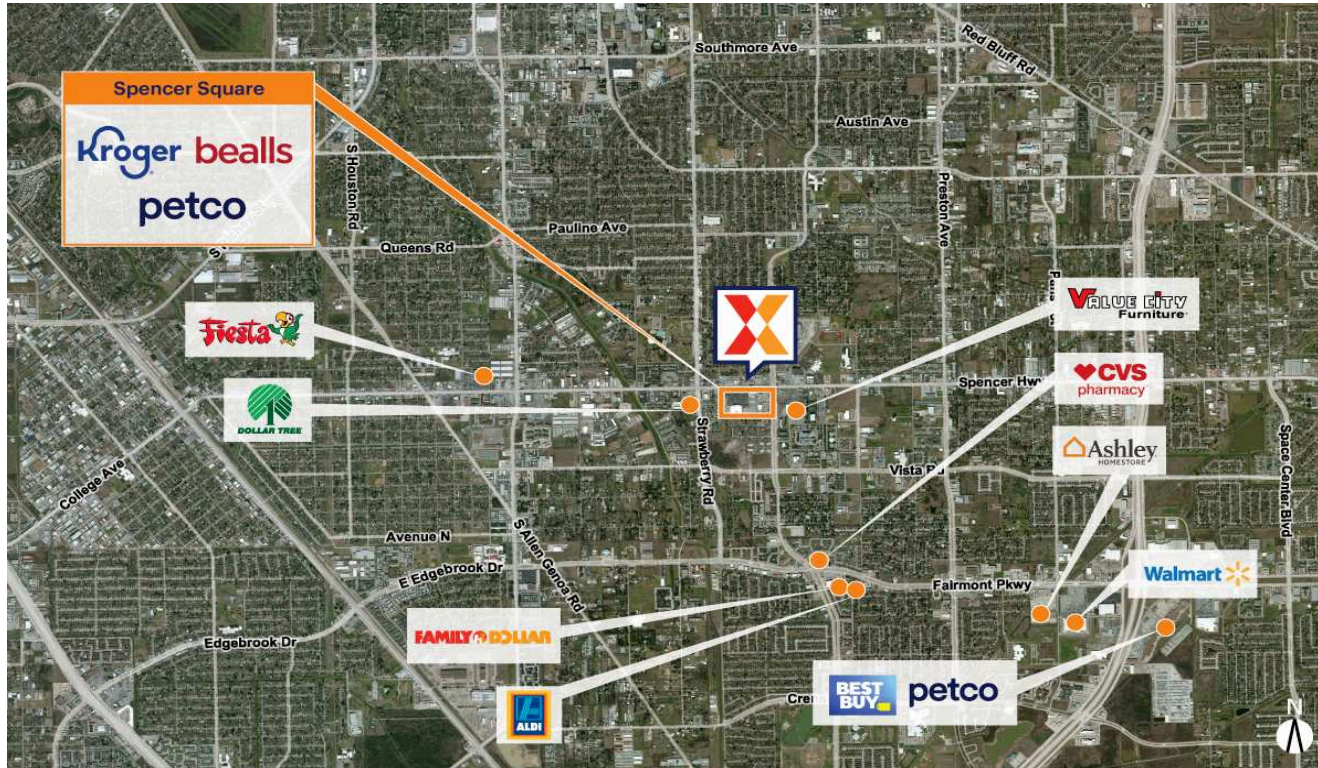

# Spencer Square

Houston-Pasadena-The Woodlands, TX

29.664, -95.1883

3510-3650 Spencer Highway | Pasadena, TX 77504

**Center Size:** 181,888 SF

Demographics	1 Mile	3 Mile	5 Mile
	15,600	140,715	281,240
	5,834	45,765	93,550
	\$64,540	\$75,022	\$80,106

Kroger-anchored center with top national brands including Bealls, Petco, Hibbett Sports & Smoothie King

Highly trafficked center drawing an estimated 3M+ annual visits (Placer.ai 2024)

Ranked in the top 8% of like centers in the market

High visibility from 35K+ vehicles daily on Spencer Hwy (Kalibrate 2019)

Surrounded by a dense population of 140K+ residents within 3 miles

Located adjacent to the 341-bed HCA Houston Healthcare Southeast with 1.7K+ employees (HCA 2020)

## Current Retailers

FUEL	Kroger Fuel Center	1 SF
N.A.P.1	Chick-fil-A	5,000 SF
01	Kroger	62,666 SF
02	Houston Stair Parts	1,000 SF
03	KC's Threading & Salon	1,500 SF
05	Dos Amigos Liquor	1,500 SF
06	Caballeros Hair Shop	1,000 SF
07	Hibbett Sports	6,500 SF
09	GNC	1,400 SF
10	L. T. Nails	1,000 SF
12	Smoothie King	1,400 SF
13	AT&T	1,846 SF
15	Castle Dental Center	3,500 SF
17	Laundryworks	4,149 SF
21	Retro Fitness	19,278 SF
22	Bealls	24,508 SF
23	Milano Nail Spa	4,000 SF
24	Farmers Insurance	2,800 SF
25	Tacos Y Hamburguesas al Carbon	1,400 SF
26A	Crawfish Pot & Oyster Bar	3,108 SF
27	Octapharma	14,000 SF
29	Petco	15,000 SF