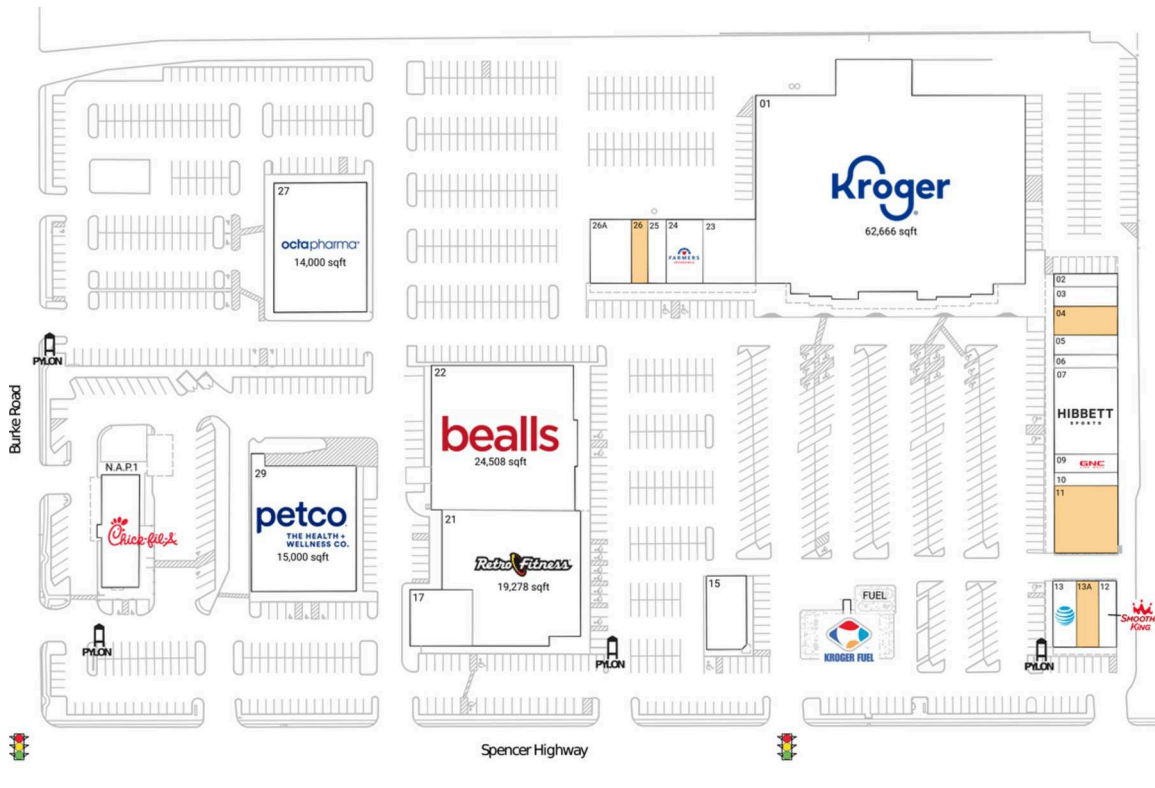

# Spencer Square

Houston-Pasadena-The Woodlands, TX

29.664, -95.1883

3510-3650 Spencer Highway | Pasadena, TX 77504

## Available Space

04	2,181 SF
11	5,000 SF
13A	1,754 SF
26	1,242 SF

## Current Retailers

FUEL	Kroger Fuel Center	1 SF
N.A.P.1	Chick-fil-A	5,000 SF
01	Kroger	62,666 SF
02	Houston Stair Parts	1,000 SF
03	KC's Threading & Salon	1,500 SF
05	Dos Amigos Liquor	1,500 SF
06	Caballeros Hair Shop	1,000 SF
07	Hibbett Sports	6,500 SF
09	GNC	1,400 SF
10	L. T. Nails	1,000 SF
12	Smoothie King	1,400 SF
13	AT&T	1,846 SF
15	Castle Dental Center	3,500 SF
17	Laundryworks	4,149 SF
21	Retro Fitness	19,278 SF
22	Bealls	24,508 SF
23	Milano Nail Spa	4,000 SF
24	Farmers Insurance	2,800 SF
25	Tacos Y Hamburguesas Al Carbon	1,400 SF
26A	Crawfish Pot & Oyster Bar	3,108 SF
27	Octapharma	14,000 SF
29	Petco	15,000 SF