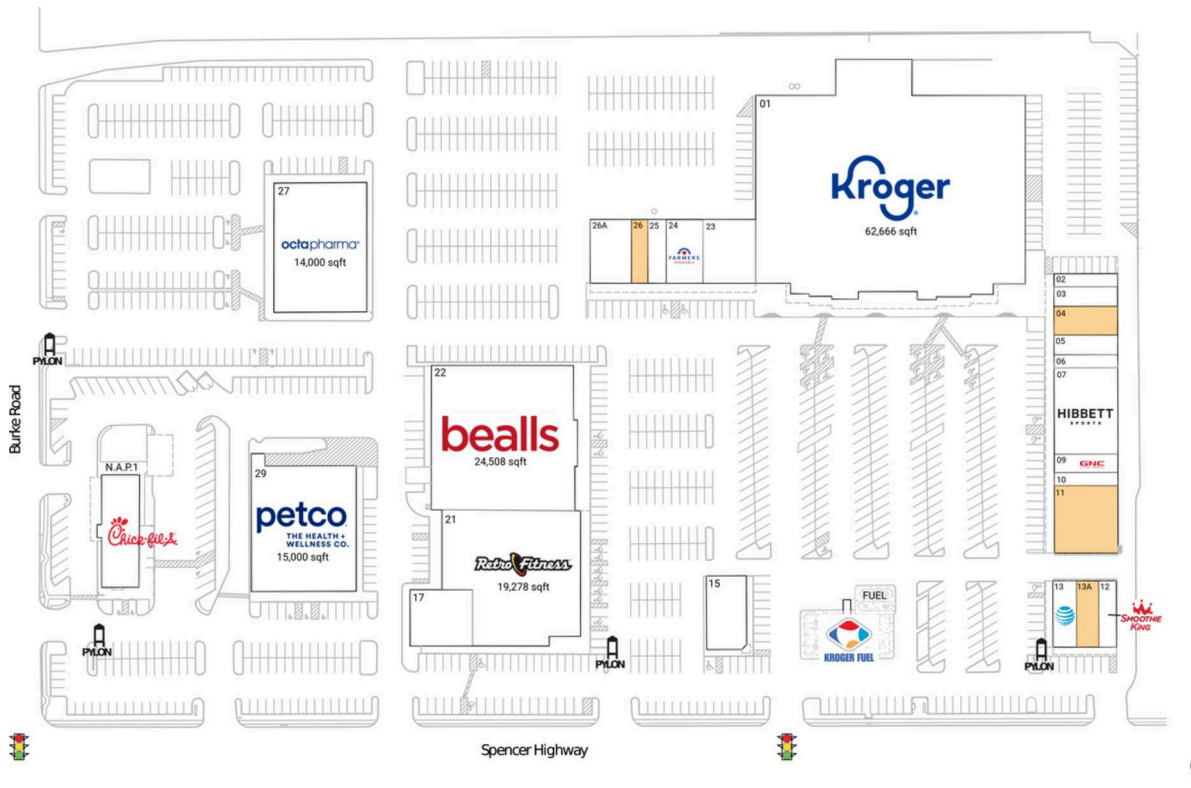

Spencer Square

Houston-Pasadena-The Woodlands, TX

29.664, -95.1883

3510-3650 Spencer Highway | Pasadena, TX 77504

Available Space

04	2,181 SF
11	5,000 SF
13A	1,754 SF
26	1,242 SF

Current Retailers

FUEL	Kroger Fuel Center	1 SF
N.A.P.1	Chick-fil-A	5,000 SF
01	Kroger	62,666 SF
02	Houston Stair Parts	1,000 SF
03	KC's Threading & Salon	1,500 SF
05	Dos Amigos Liquor	1,500 SF
06	Caballeros Hair Shop	1,000 SF
07	Hibbett Sports	6,500 SF
09	GNC	1,400 SF
10	L. T. Nails	1,000 SF
12	Smoothie King	1,400 SF
13	AT&T	1,846 SF
15	Castle Dental Center	3,500 SF
17	Laundryworks	4,149 SF
21	Retro Fitness	19,278 SF
22	Bealls	24,508 SF
23	Milano Nail Spa	4,000 SF
24	Farmers Insurance	2,800 SF
25	Tacos Y Hamburguesas Al Carbon	1,400 SF
26A	Crawfish Pot & Oyster Bar	3,108 SF
27	Octapharma	14,000 SF
29	Petco	15,000 SF