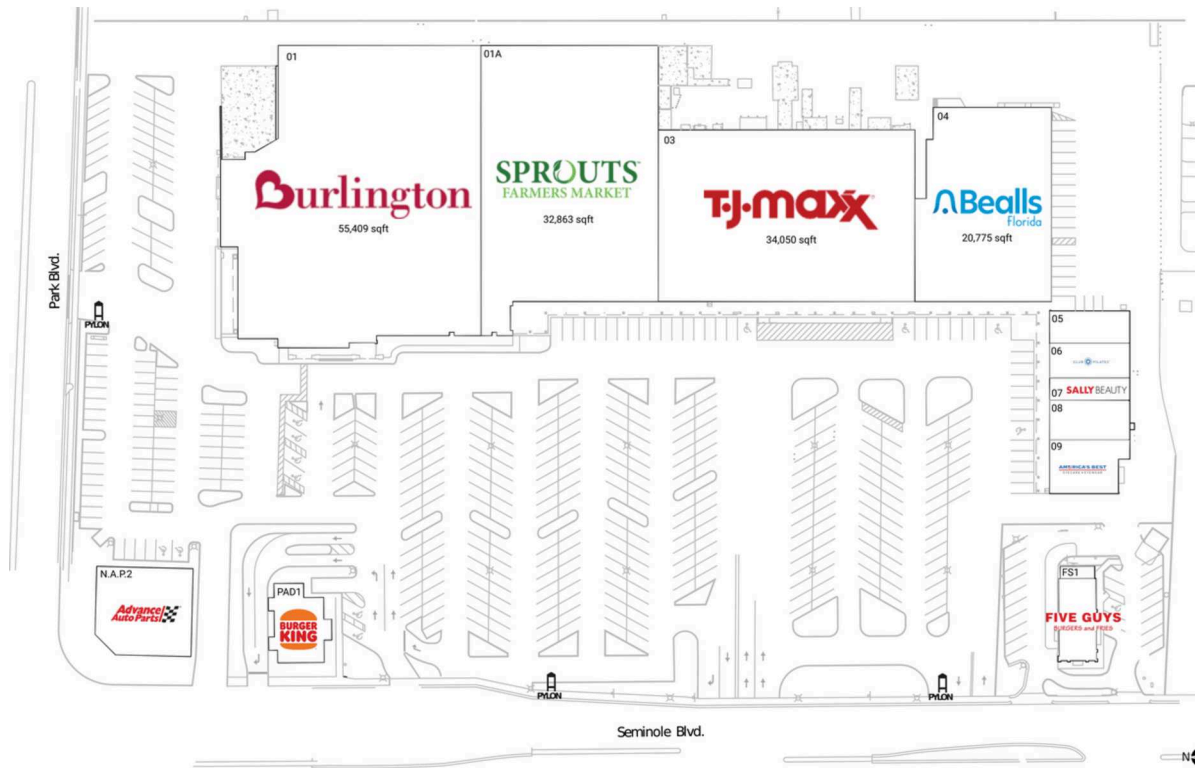

Seminole Plaza

Tampa-St. Petersburg-Clearwater, FL

27.8377, -82.7869
7191 Seminole Boulevard | Seminole, FL 32772

Current Retailers

FS1	Five Guys	2,709 SF
N.A.P.2	Advance Auto Parts	0 SF
PAD1	Burger King	1,701 SF
01	Burlington	55,409 SF
01A	Sprouts Farmers Market	32,863 SF
03	T.J. Maxx	34,050 SF
04	Bealls Florida	20,775 SF
05	Kaizen Nail & Spa	1,990 SF
06	Club Pilates	2,140 SF
07	Sally Beauty Supply	1,380 SF
08	CosmoProf	2,450 SF
09	America's Best Contacts & Eyeglasses	2,800 SF