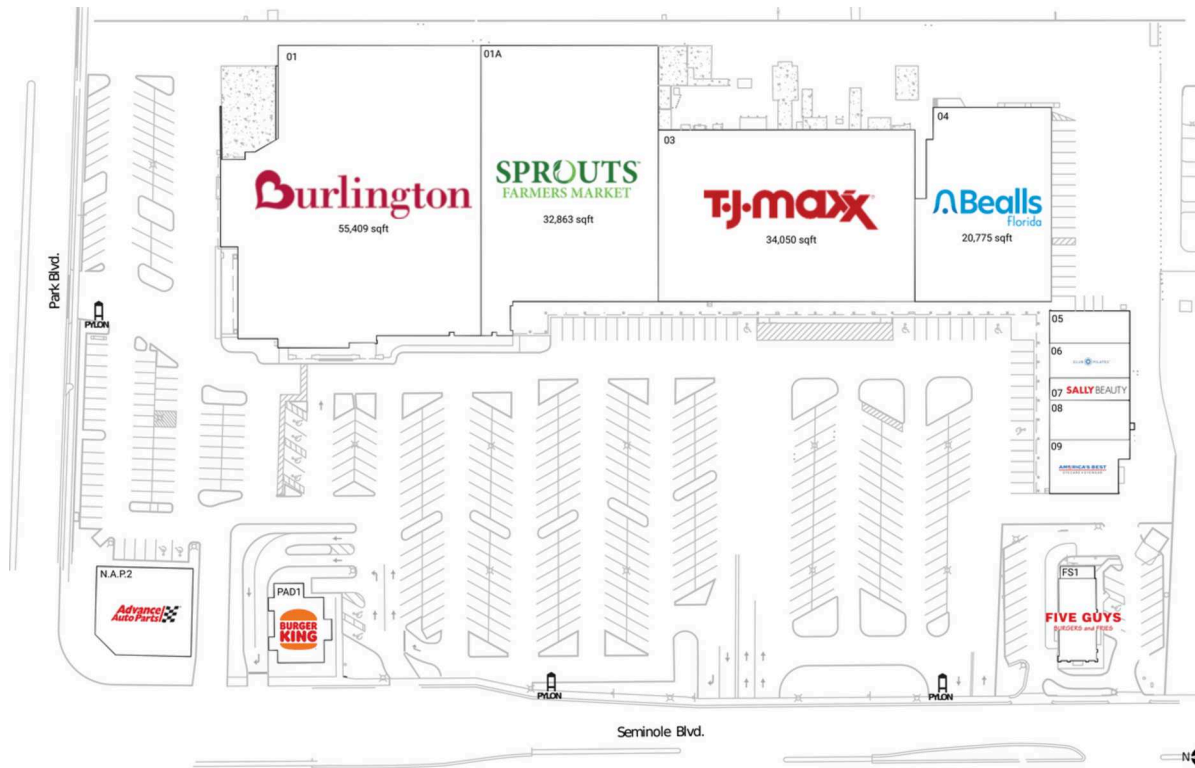

Seminole Plaza

Tampa-St. Petersburg-Clearwater, FL

27.8377, -82.7869
7191 Seminole Boulevard | Seminole, FL 32772

Current Retailers

FS1	Five Guys	2,709 SF
N.A.P.2	Advance Auto Parts	0 SF
PAD1	Burger King	1,701 SF
01	Burlington	55,409 SF
01A	Sprouts Farmers Market	32,863 SF
03	T.J. Maxx	34,050 SF
04	Bealls Florida	20,775 SF
05	Kaizen Nail & Spa	1,990 SF
06	Club Pilates	2,140 SF
07	Sally Beauty Supply	1,380 SF
08	CosmoProf	2,450 SF
09	America's Best Contacts & Eyeglasses	2,800 SF