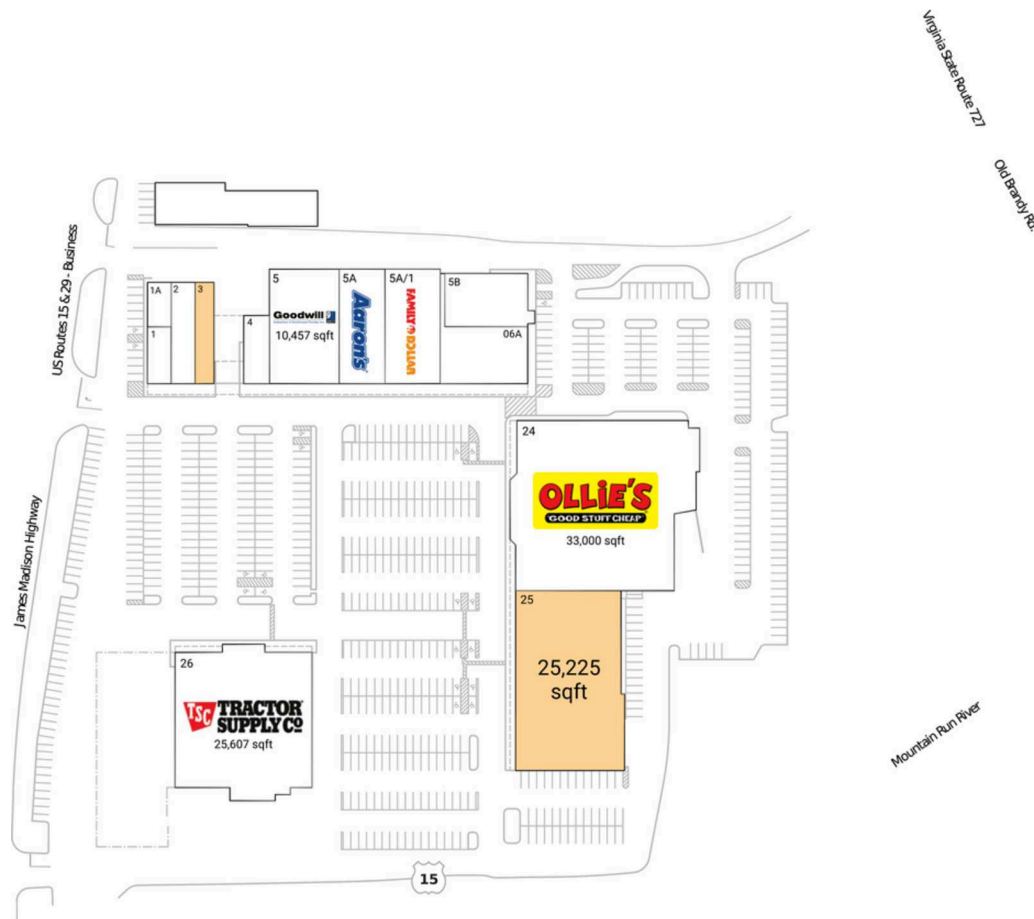

Culpeper Town Square

Washington-Arlington-Alexandria, DC-VA-MD-WV

38.4796, -77.9892

504 Culpeper Town Square | Culpeper, VA 22701

Center Size: 132,907 SF

Demographics	5 Mile	10 Mile	20 Mile
	30,524	47,839	145,857
	10,563	16,589	53,093
	\$96,141	\$106,094	\$105,164

Strategically located on a dense retail corridor off James Madison Hwy/SR 29 from downtown Culpeper

A distinctive market center serving the upper Piedmont region of Virginia and a trade area that extends 30+ miles

Top national retailers including Tractor Supply Company & Aaron's

Culpeper Town Square

Washington-Arlington-Alexandria, DC-VA-MD-WV

38.4796, -77.9892

504 Culpeper Town Square | Culpeper, VA 22701

Available Space

3	2,530 SF
25	25,225 SF

Current Retailers

1	Pete's Pizza	1,760 SF
1A	Unlimited Skytalk	1,300 SF
2	Sud's City Laundromat	3,160 SF
4	Plaza Tapatia Restaurant	2,340 SF
5	Goodwill	10,457 SF
5A	Aaron's	6,914 SF
5A/1	Family Dollar	8,342 SF
5B	Rexel	8,379 SF
06A	Code Name CrossFit	3,893 SF
24	Ollie's	33,000 SF
26	Tractor Supply Company	25,607 SF