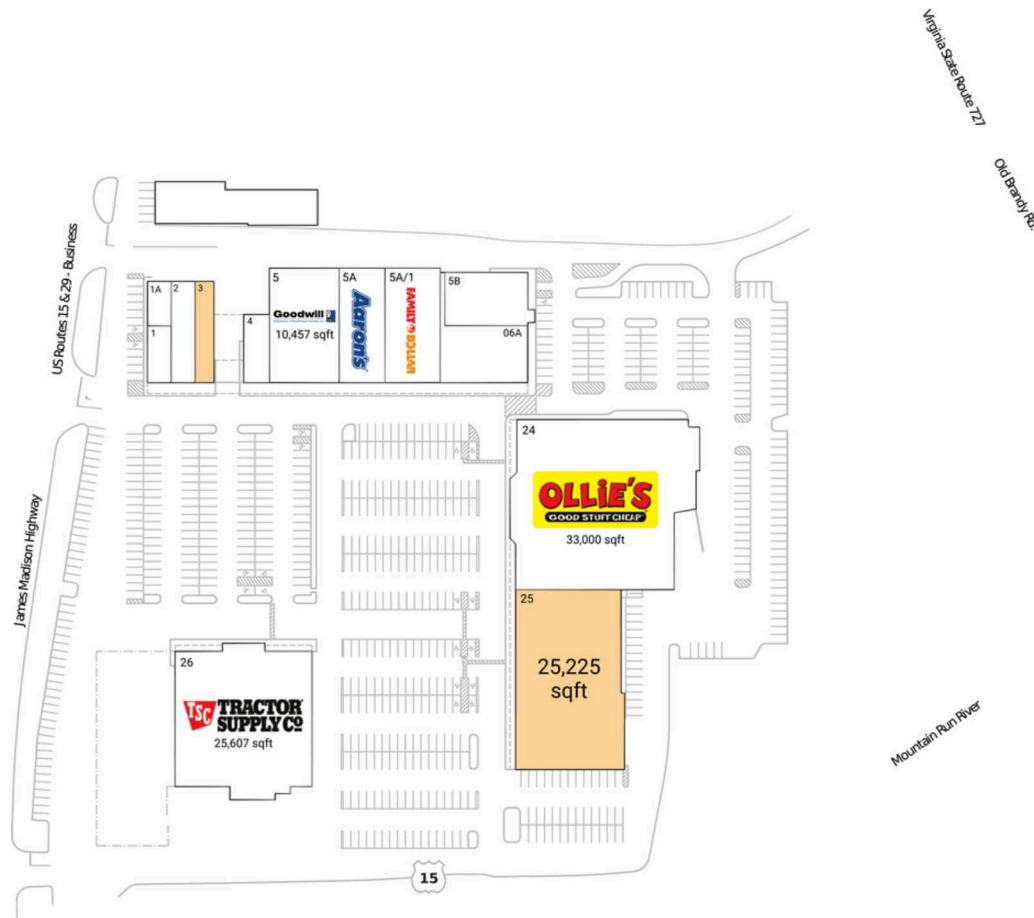

# Culpeper Town Square

Washington-Arlington-Alexandria, DC-VA-MD-WV

38.4796, -77.9892  
504 Culpeper Town Square | Culpeper, VA 22701

## Available Space

3	2,530 SF
25	25,225 SF

## Current Retailers

1	Pete's Pizza	1,760 SF
1A	Unlimited Skytalk	1,300 SF
2	Sud's City Laundromat	3,160 SF
4	Plaza Tapatia Restaurant	2,340 SF
5	Goodwill	10,457 SF
5A	Aaron's	6,914 SF
5A/1	Family Dollar	8,342 SF
5B	Rexel	8,379 SF
06A	Code Name CrossFit	3,893 SF
24	Ollie's	33,000 SF
26	Tractor Supply Company	25,607 SF