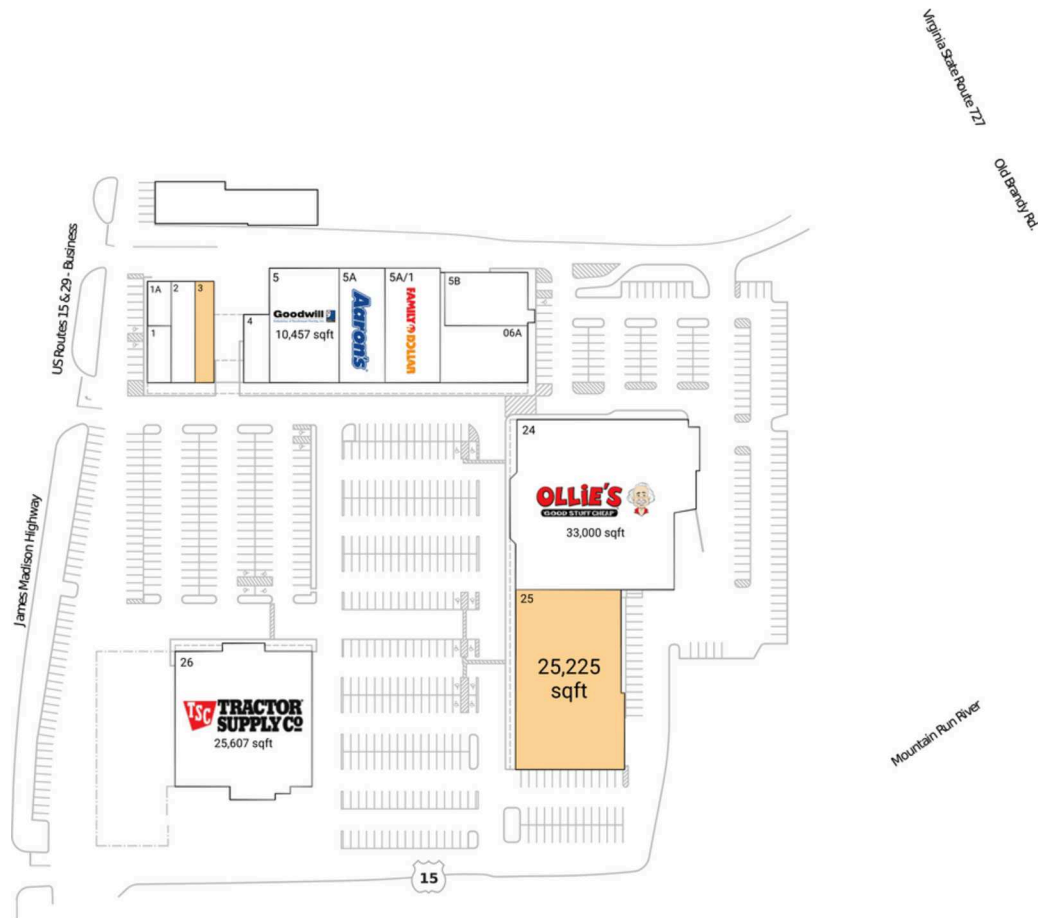

# Culpeper Town Square

Washington-Arlington-Alexandria, DC-VA-MD-WV

38.4796, -77.9892  
504 Culpeper Town Square | Culpeper, VA 22701

## Available Space

3	2,530 SF
25	25,225 SF

## Current Retailers

1	Pete's Pizza	1,760 SF
1A	Unlimited Skytalk	1,300 SF
2	Sud's City Laundromat	3,160 SF
4	Plaza Tapatia Restaurant	2,340 SF
5	Goodwill	10,457 SF
5A	Aaron's	6,914 SF
5A/1	Family Dollar	8,342 SF
5B	Rexel	8,379 SF
06A	Code Name CrossFit	3,893 SF
24	Ollie's	33,000 SF
26	Tractor Supply Company	25,607 SF